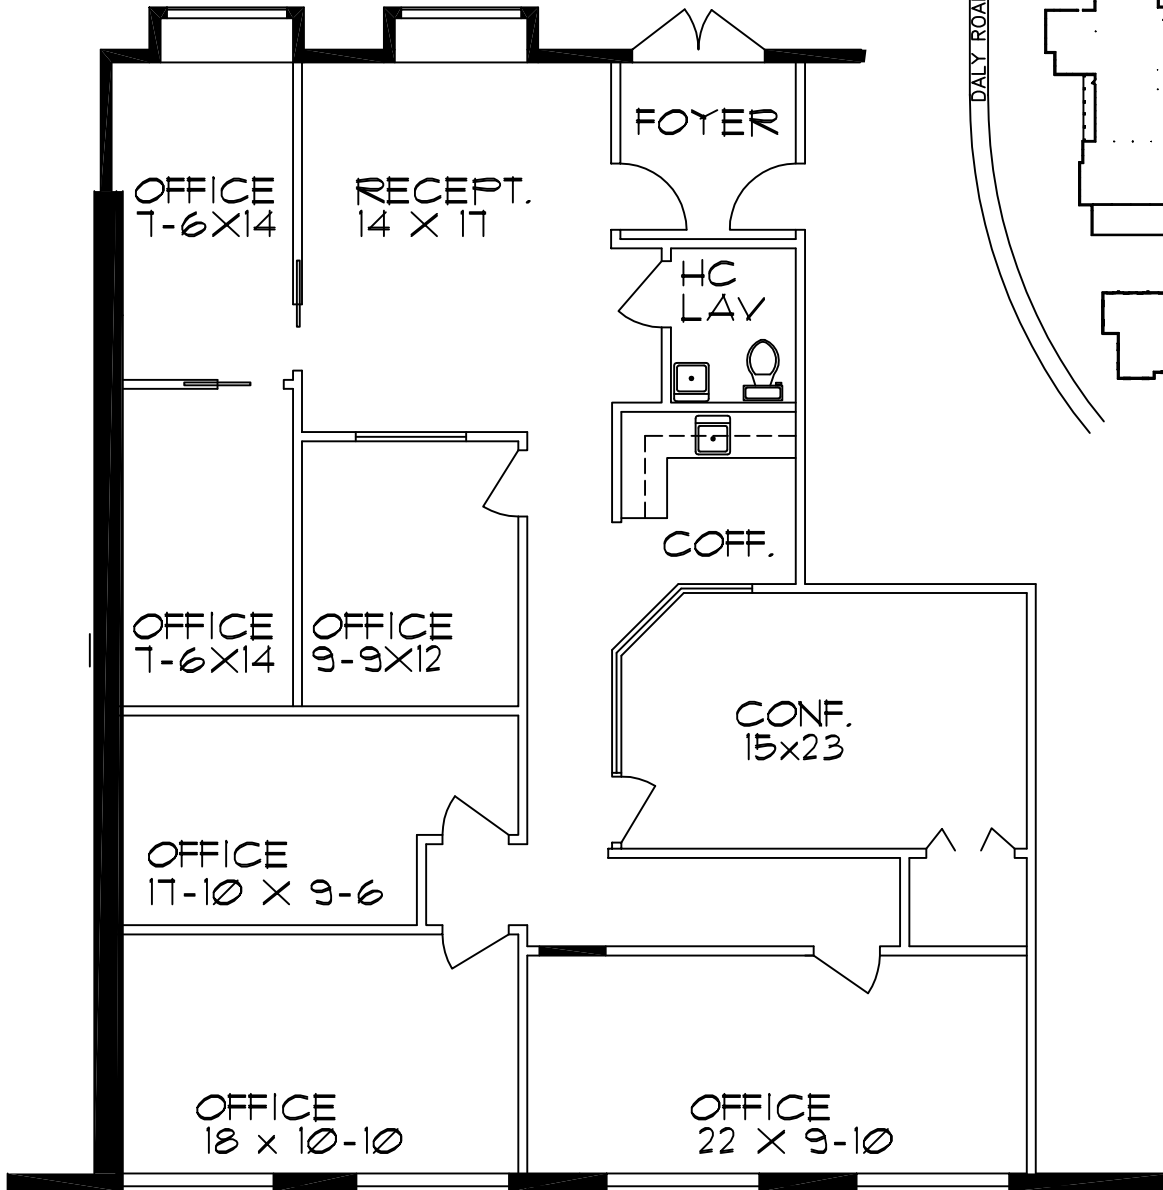

YORKTOWNE EXECUTIVE OFFICES

5111 MAPLE ROAD - WEST BLOOMFIELD
AVAILABLE FOR LEASE
APPROX. 1,950 SQ.FT.
SUITE #140

Beachum & Poeser

DEVELOPMENT AND MANAGEMENT COMPANY

CONTACT:
MICHELLE RILEY
248-647-7500