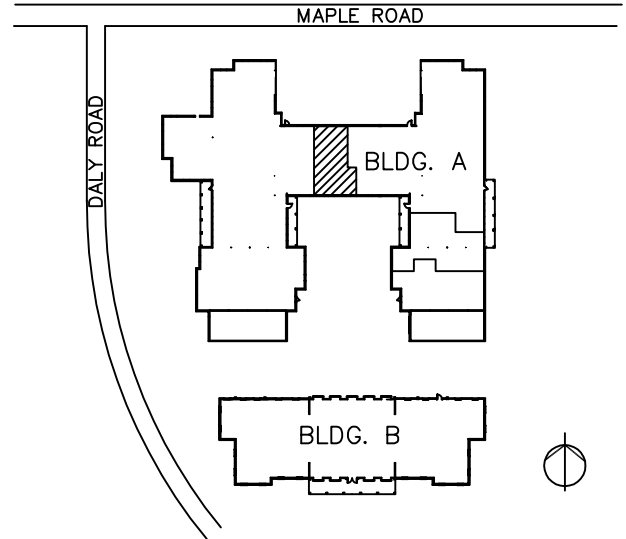

YORKTOWNE EXECUTIVE OFFICES

5111 MAPLE ROAD - WEST BLOOMFIELD
AVAILABLE FOR LEASE
APPROX. 1,950 SQ.FT.
SUITE #140

Beachum & Poeser

DEVELOPMENT AND MANAGEMENT COMPANY

CONTACT:
MICHELLE RILEY
248-647-7500