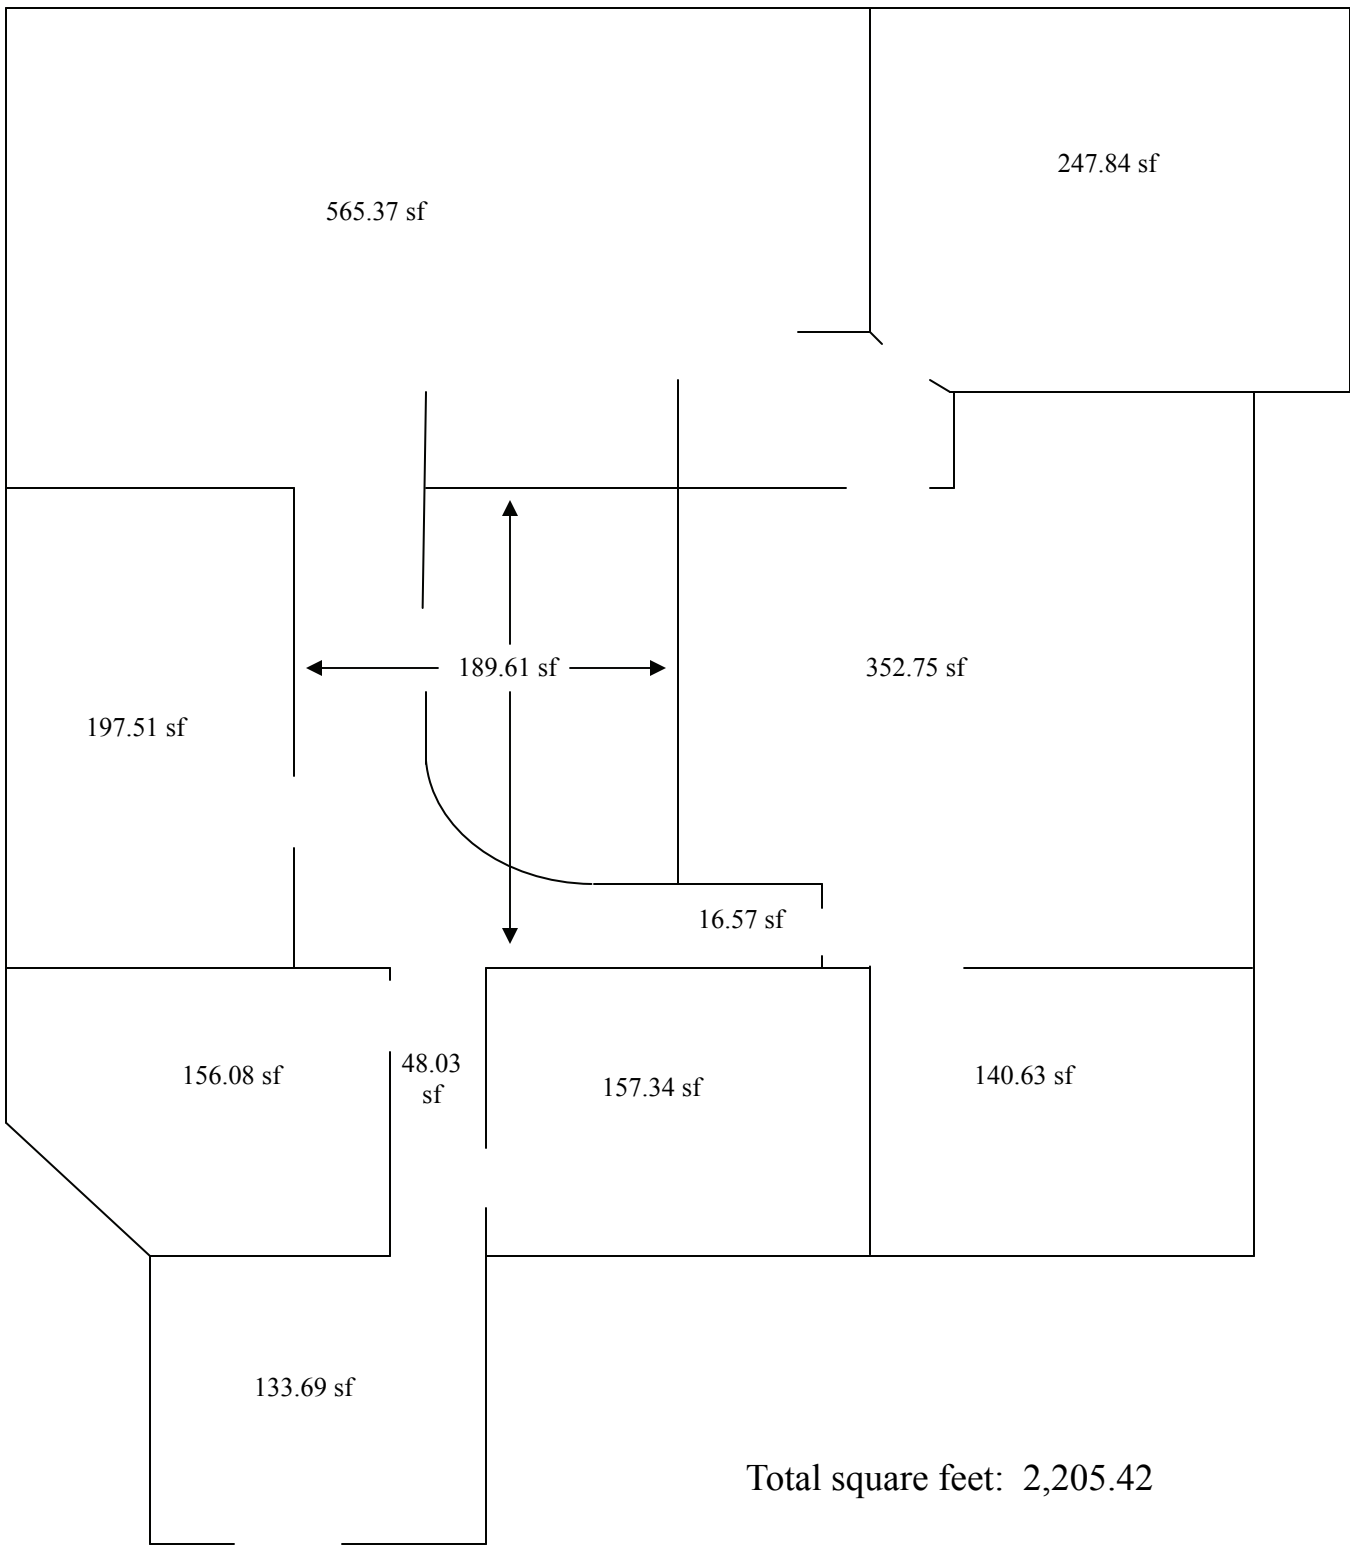

Exterior Wall

Suite 102

Exterior Wall

Interior Wall

Total square feet: 2,205.42

Front Entrance

Building Lobby