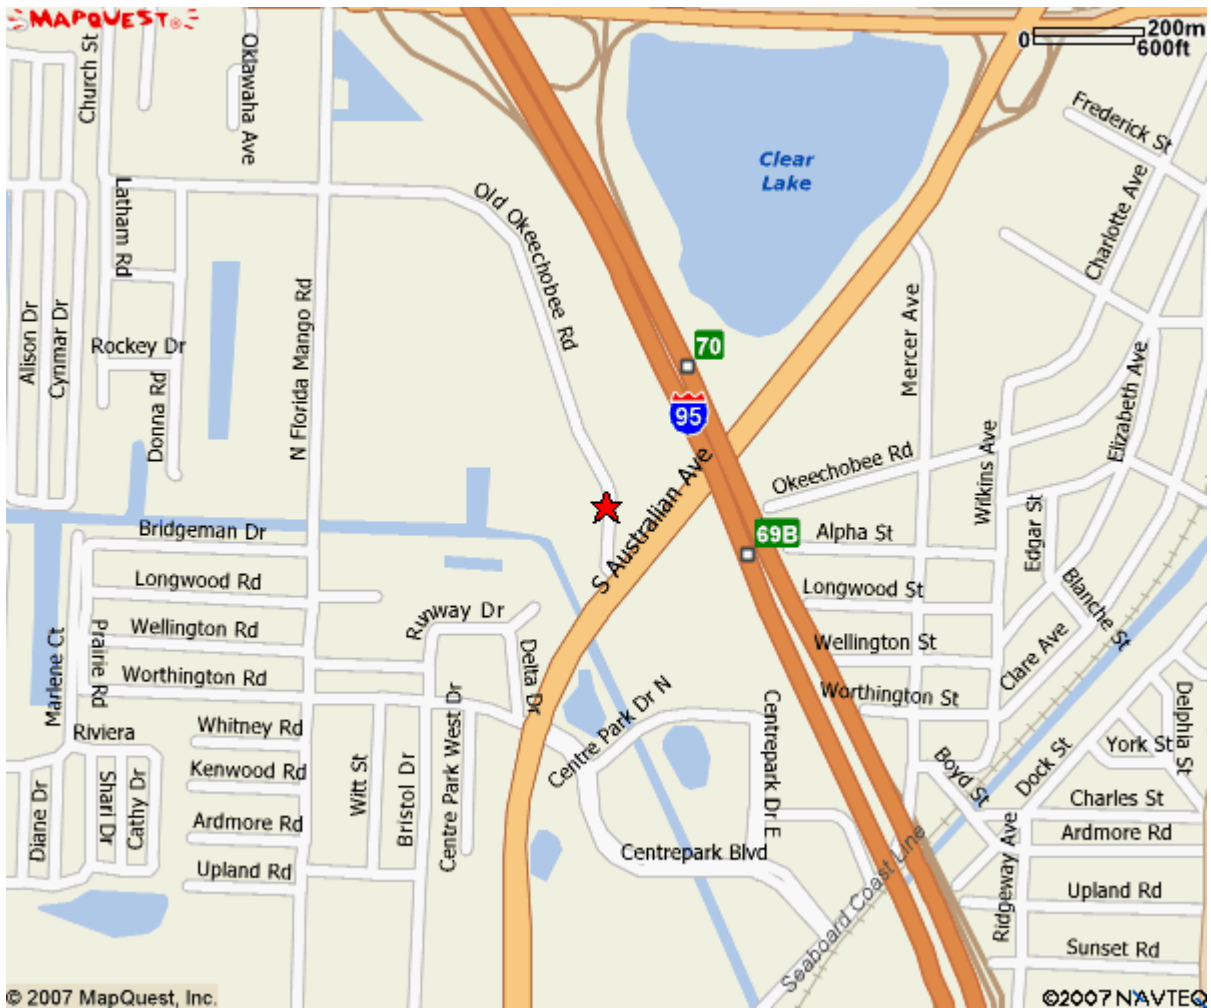

[1492-1499] Okeechobee Rd
West Palm Beach FL
33401 US

Notes:

All rights reserved. Use Subject to License/Copyright

This map is informational only. No representation is made or warranty given as to its content. User assumes all risk of use. MapQuest and its suppliers assume no responsibility for any loss or delay resulting from such use.