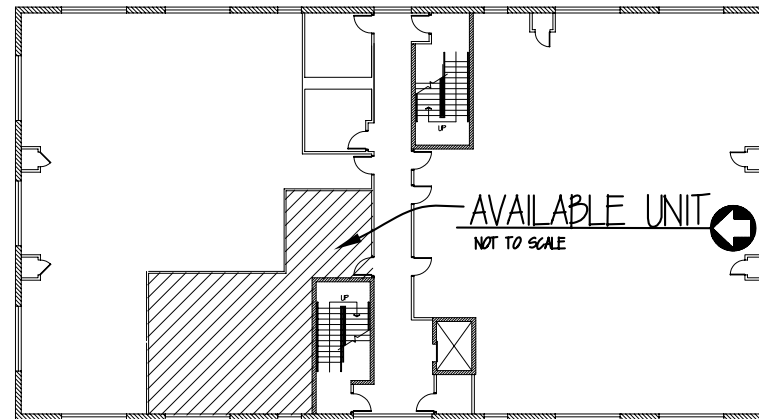

THIRD FLOOR PLAN
 NT.S.
 ALL DIMENSIONS APPROXIMATE
 1,079 RENTABLE SQUARE FEET, 966 USABLE

BUILDING PLAN

**CALL JOHN OLIVIERI AT 815-469-6400
 FOR MORE INFORMATION**

LOCATION MAP

HIBERNIA OFFICE CENTER
 20646 S. LAGRANGE RD.
 FRANKFORT, IL 60423