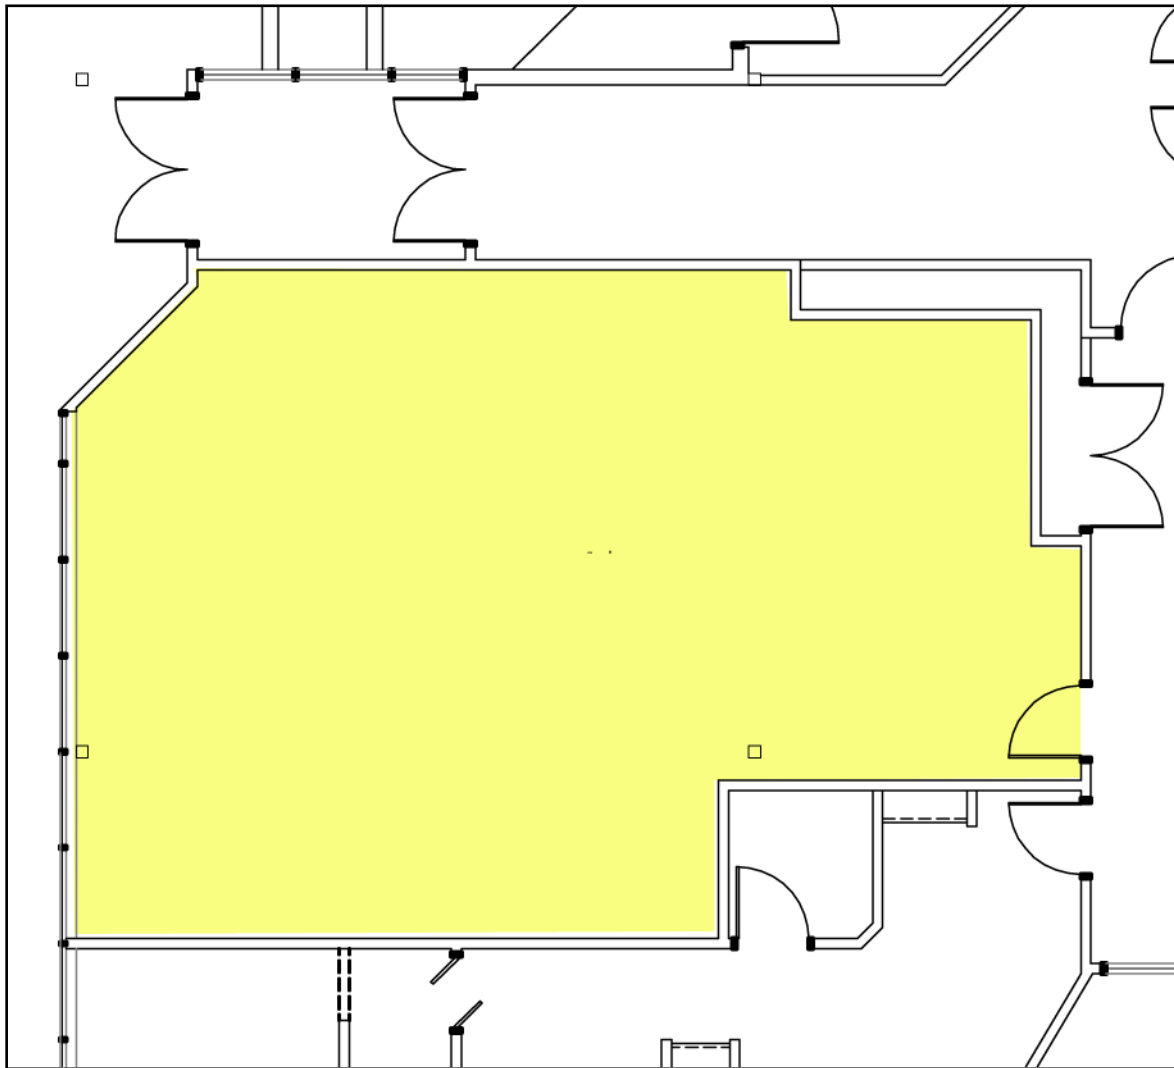

5007 S. Howell Avenue  
Milwaukee, WI

Suite 115  
968 SF

**LOCAL PRESENCE GLOBAL REACH**

Information shown herein was furnished by sources deemed reliable and is believed to be accurate, however, no warranty or representation is made as to the accuracy thereof and is subject to correction. Prices subject to change without notice.

5007 S. Howell Avenue  
Milwaukee, WI

Suite 140  
1,220 SF

**LOCAL PRESENCE GLOBAL REACH**

Information shown herein was furnished by sources deemed reliable and is believed to be accurate, however, no warranty or representation is made as to the accuracy thereof and is subject to correction. Prices subject to change without notice.