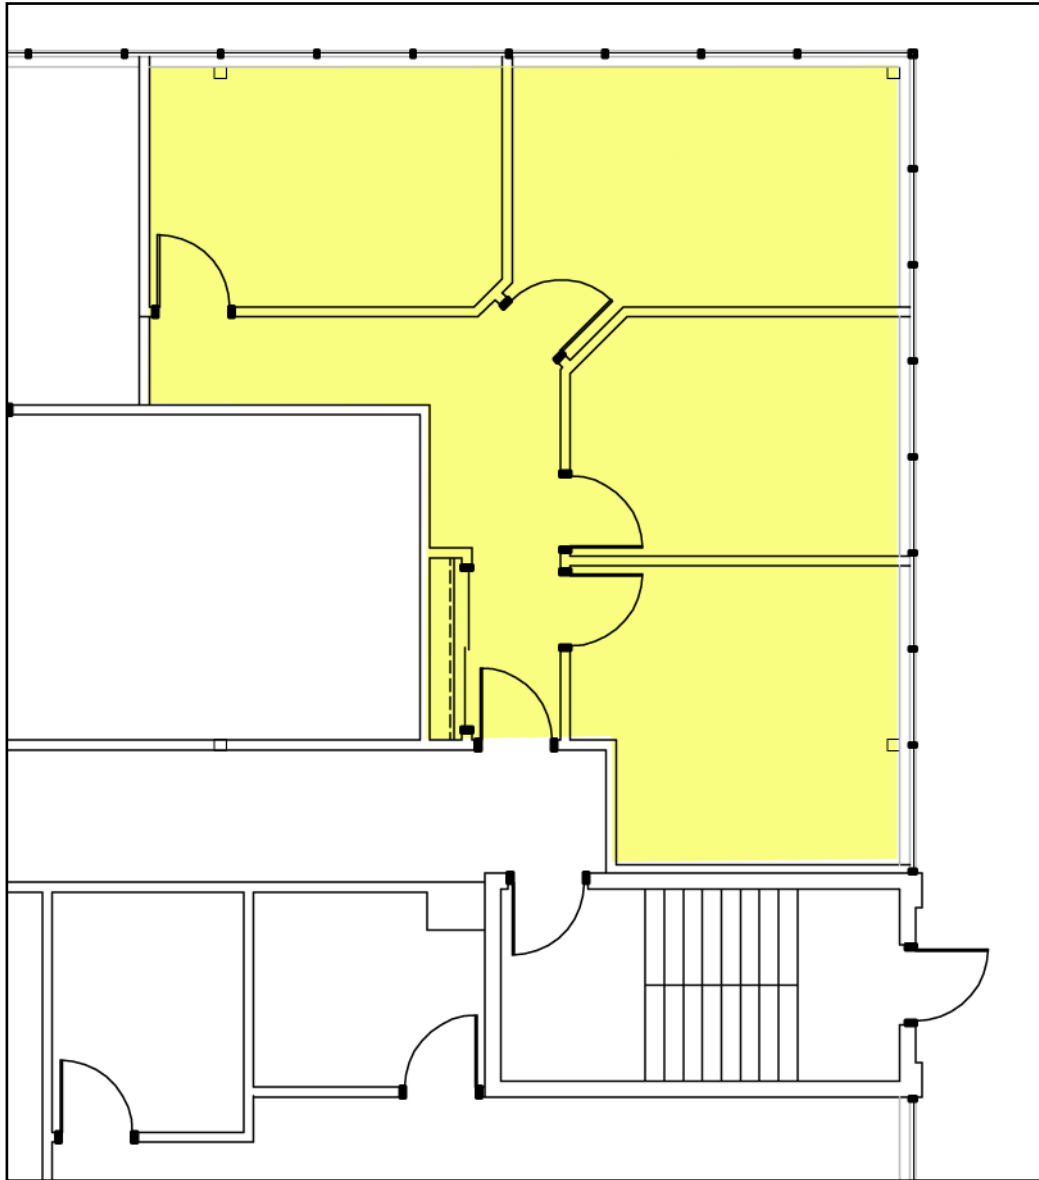

5007 S. Howell Avenue  
Milwaukee, WI

Suite 115  
968 SF

**LOCAL PRESENCE GLOBAL REACH**

Information shown herein was furnished by sources deemed reliable and is believed to be accurate, however, no warranty or representation is made as to the accuracy thereof and is subject to correction. Prices subject to change without notice.

5007 S. Howell Avenue  
Milwaukee, WI

Suite 140  
1,220 SF

**LOCAL PRESENCE GLOBAL REACH**

Information shown herein was furnished by sources deemed reliable and is believed to be accurate, however, no warranty or representation is made as to the accuracy thereof and is subject to correction. Prices subject to change without notice.