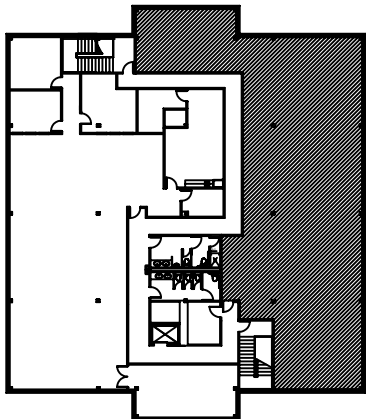

2852 Eyde Parkway Suite #220

SCALE: NONE

BUILDING KEY

SCALE: NO SCALE

Eyde Parkway
SUITE #220
2852 Eyde Parkway East Lansing, MI 48823
USEABLE AREA: 3,892 SF*
RENTABLE AREA: 4,281 SF*

* Square feet measurements subject to change upon site measure