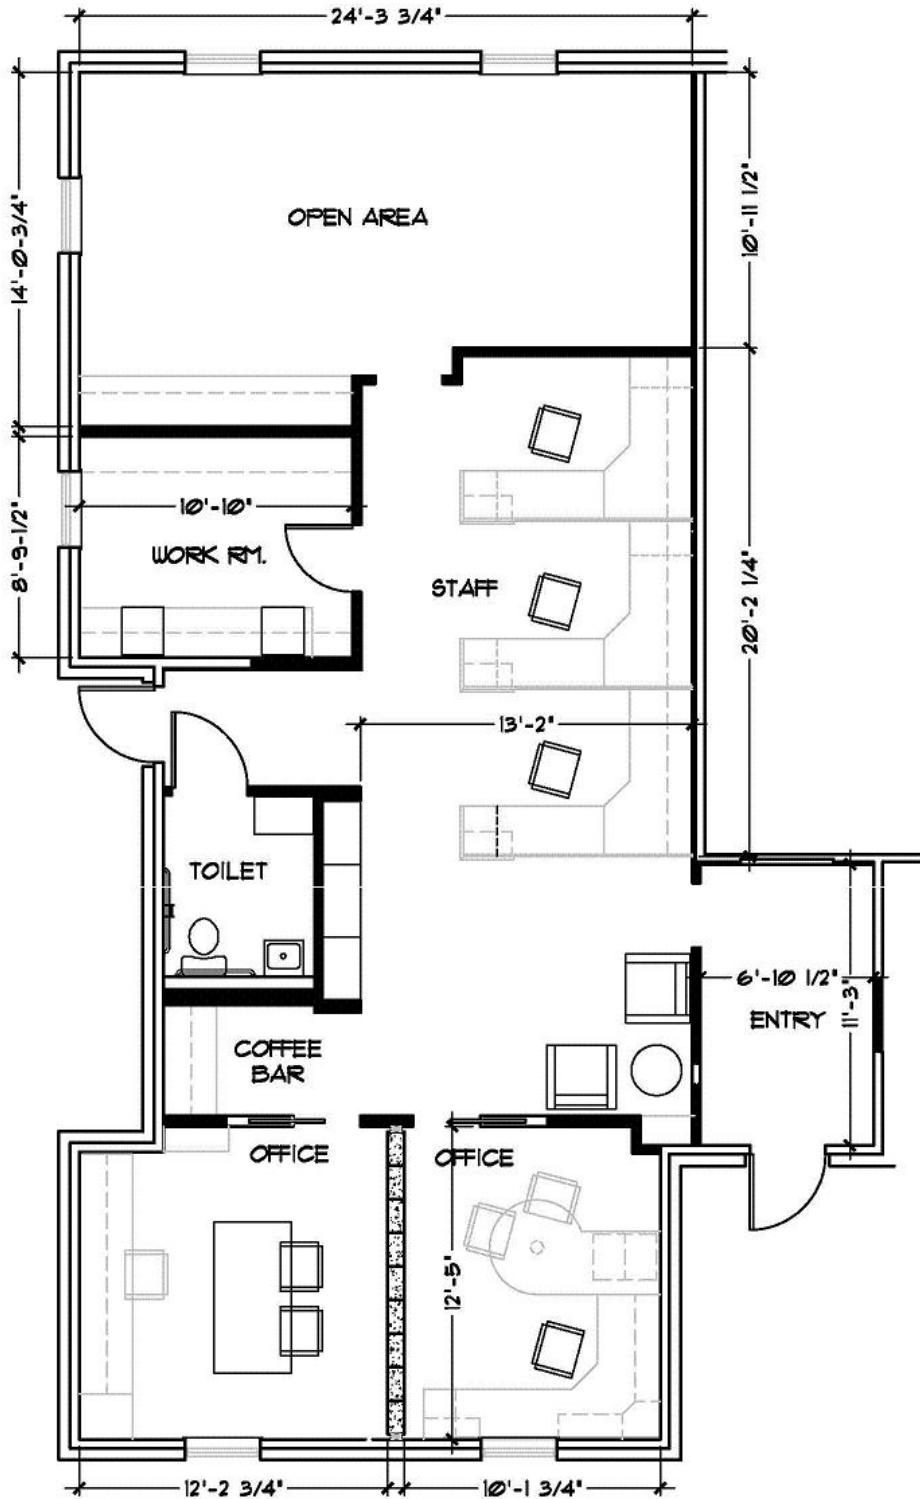

2700 SOUTH FIRST ST

The information contained herein has been obtained from sources believed reliable. The Don Cox Company makes no guaranties or warranties as to the accuracy thereof. The presentation of the property is submitted to errors, omissions, change of price or terms, prior lease, or withdrawal from market without notice. Information is for guidance only and does not constitute all or any part of a contract.