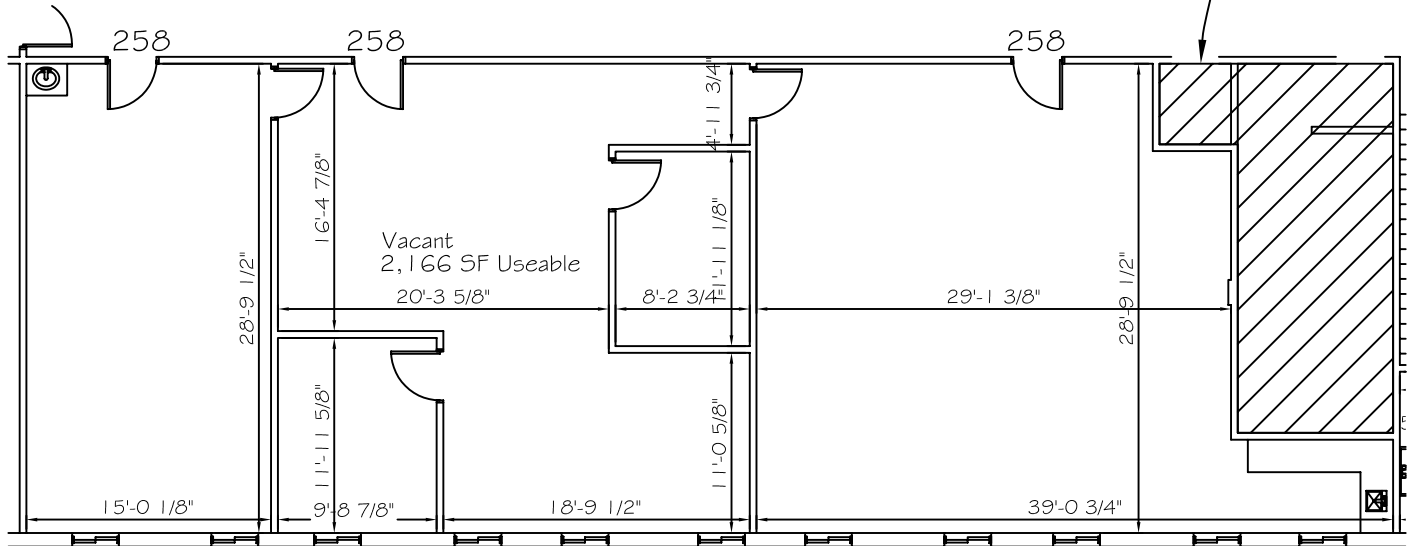

Hatched area
not included
in suite

Southwind Suite #258

SCALE: NONE

BUILDING KEY

SCALE: NO SCALE

Southwind Office Park

SUITE #258

913 W. Holmes Road
Lansing, MI 48910

USEABLE AREA: 2,166 SF*

RENTABLE AREA: 2,383 SF*

* Square feet measurements subject to change upon site measure