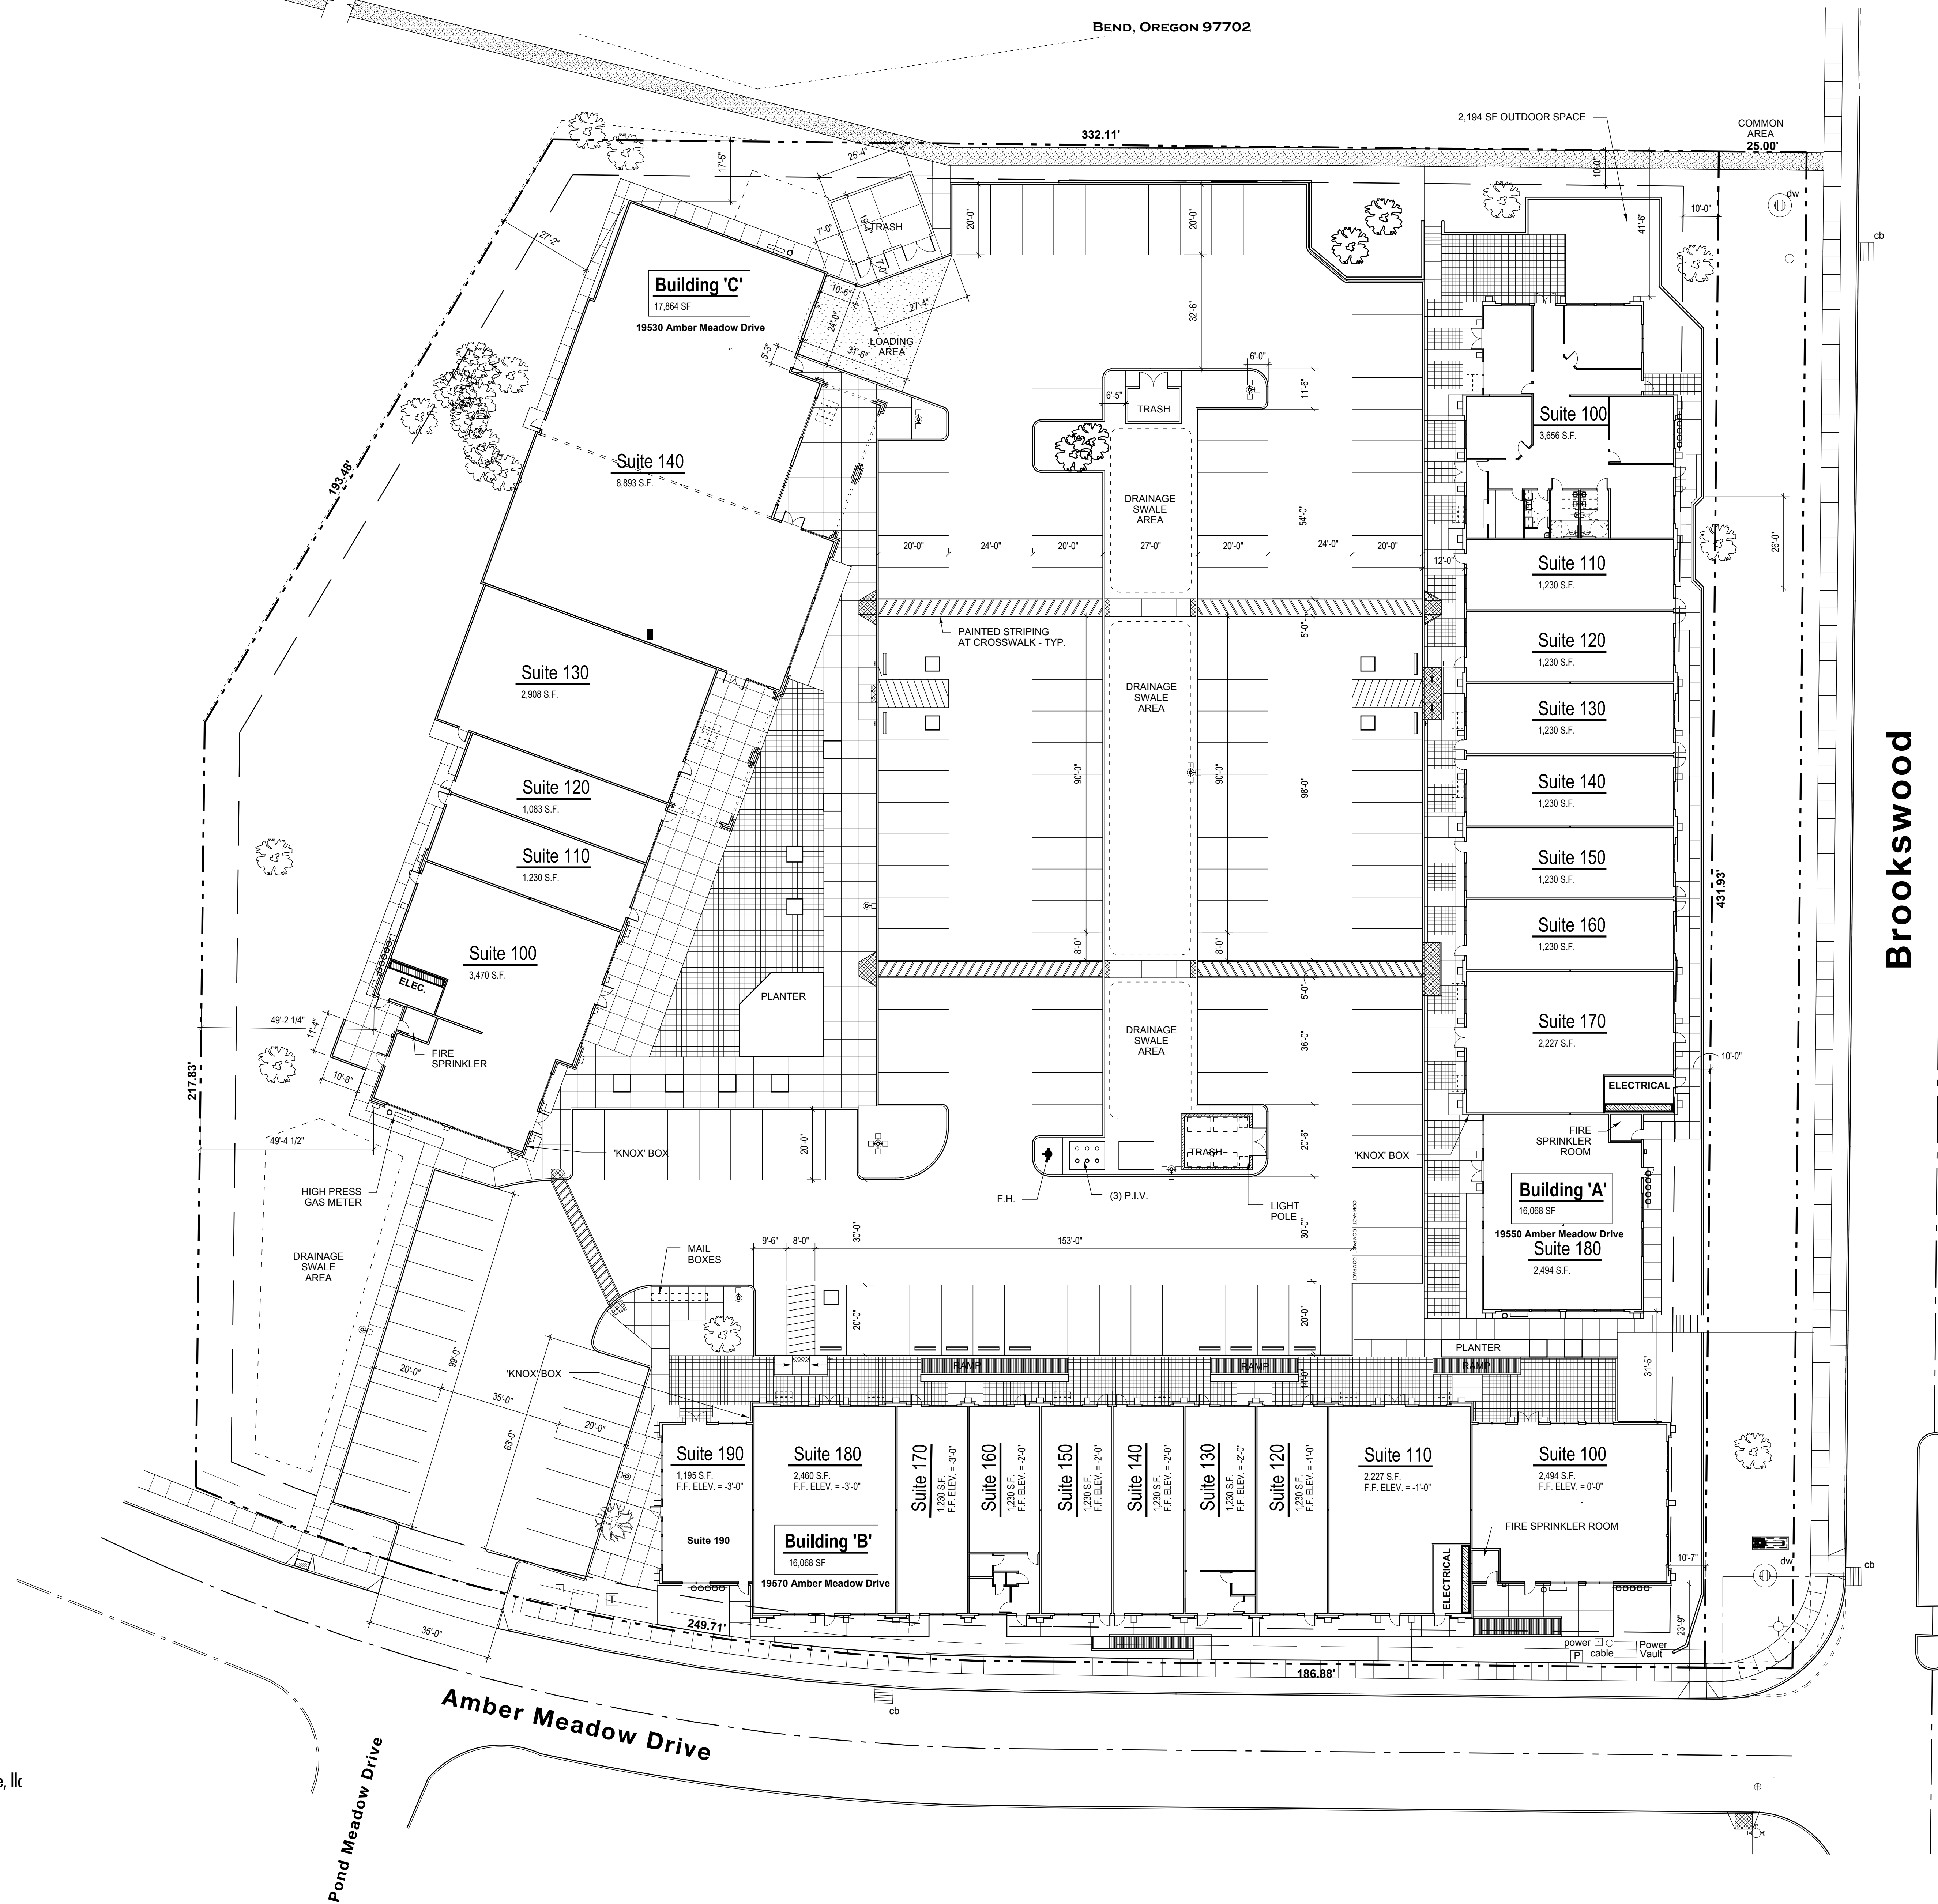

# BROOKSWOOD MEADOW PLAZA

BEND, OREGON 97702

Brookswood

Site Plan

Scale 1" = 20'-0"