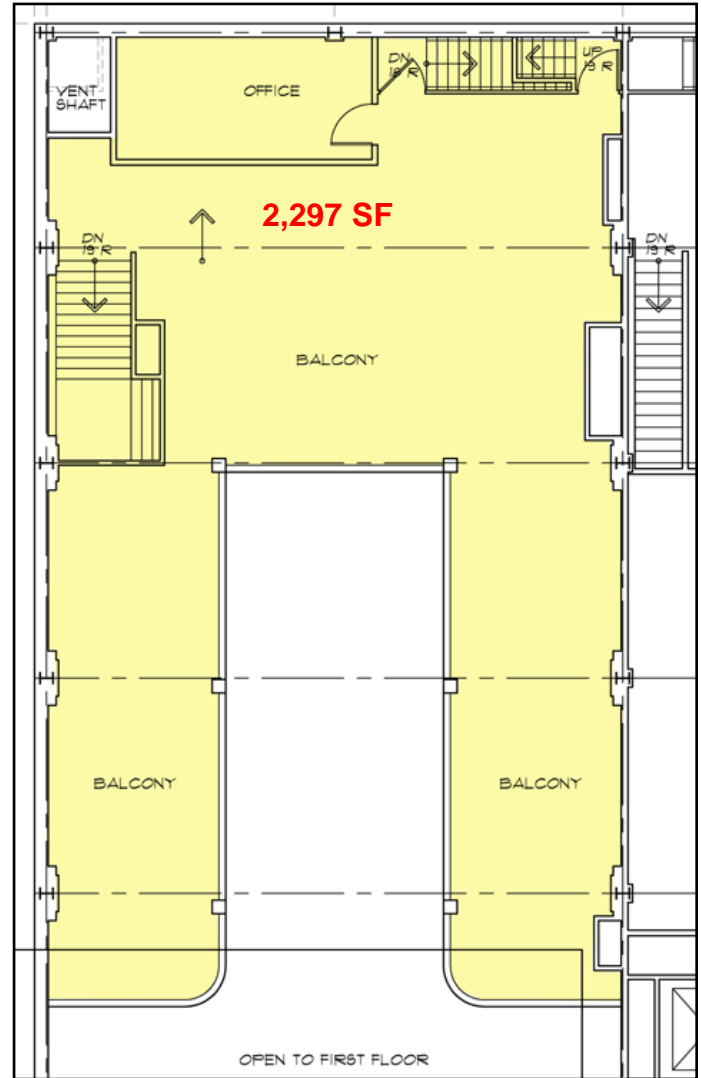

202 W. Wisconsin Avenue
Milwaukee, WI

1st & 2nd Floor Plans

First Floor

2nd Floor Mezzanine

LOCAL PRESENCE GLOBAL REACH

Information shown herein was furnished by sources deemed reliable and is believed to be accurate, however, no warranty or representation is made as to the accuracy thereof and is subject to correction. Prices subject to change without notice.

208 W. Wisconsin Avenue
Milwaukee, WI

1st & 2nd Floor Plans

First Floor

2nd Floor Mezzanine

LOCAL PRESENCE GLOBAL REACH

Information shown herein was furnished by sources deemed reliable and is believed to be accurate, however, no warranty or representation is made as to the accuracy thereof and is subject to correction. Prices subject to change without notice.

202-208 W. Wisconsin Avenue
Milwaukee, WI

Basement
6,696 SF

LOCAL PRESENCE GLOBAL REACH

Information shown herein was furnished by sources deemed reliable and is believed to be accurate, however, no warranty or representation is made as to the accuracy thereof and is subject to correction. Prices subject to change without notice.