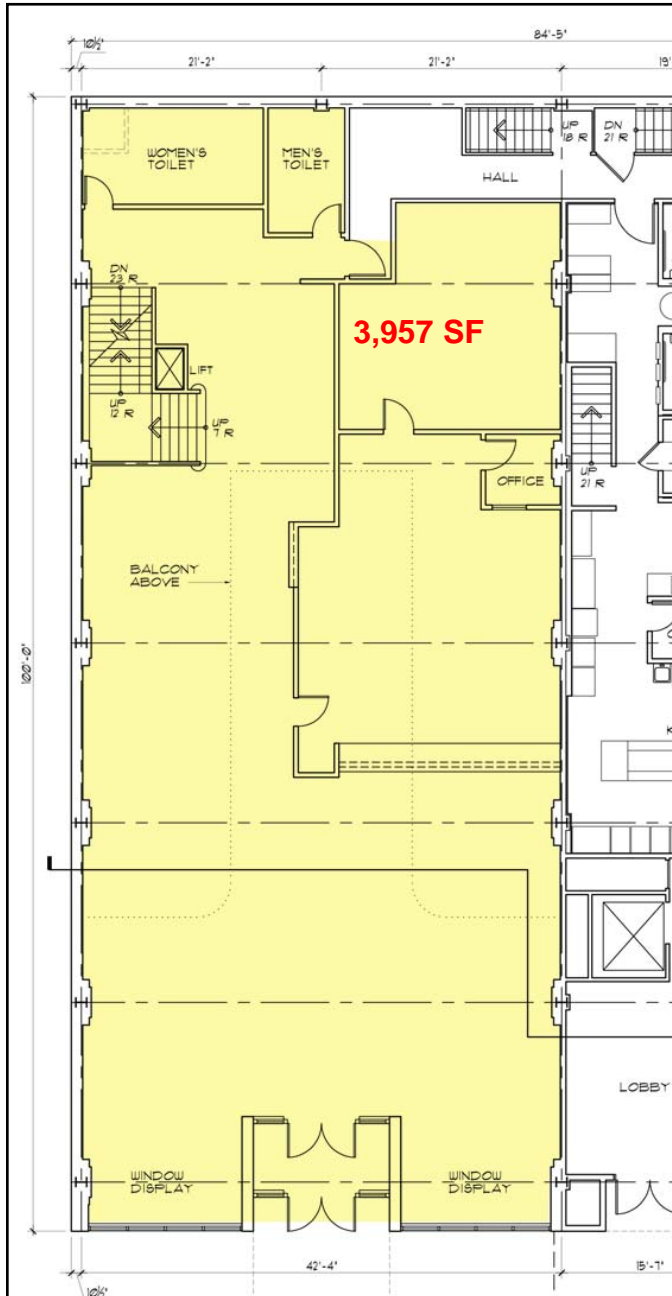

202 W. Wisconsin Avenue
Milwaukee, WI

1st & 2nd Floor Plans

First Floor

2nd Floor Mezzanine

LOCAL PRESENCE GLOBAL REACH

Information shown herein was furnished by sources deemed reliable and is believed to be accurate, however, no warranty or representation is made as to the accuracy thereof and is subject to correction. Prices subject to change without notice.

208 W. Wisconsin Avenue
Milwaukee, WI

1st & 2nd Floor Plans

First Floor

2nd Floor Mezzanine

LOCAL PRESENCE GLOBAL REACH

Information shown herein was furnished by sources deemed reliable and is believed to be accurate, however, no warranty or representation is made as to the accuracy thereof and is subject to correction. Prices subject to change without notice.

202-208 W. Wisconsin Avenue
Milwaukee, WI

Basement
6,696 SF

LOCAL PRESENCE GLOBAL REACH

Information shown herein was furnished by sources deemed reliable and is believed to be accurate, however, no warranty or representation is made as to the accuracy thereof and is subject to correction. Prices subject to change without notice.