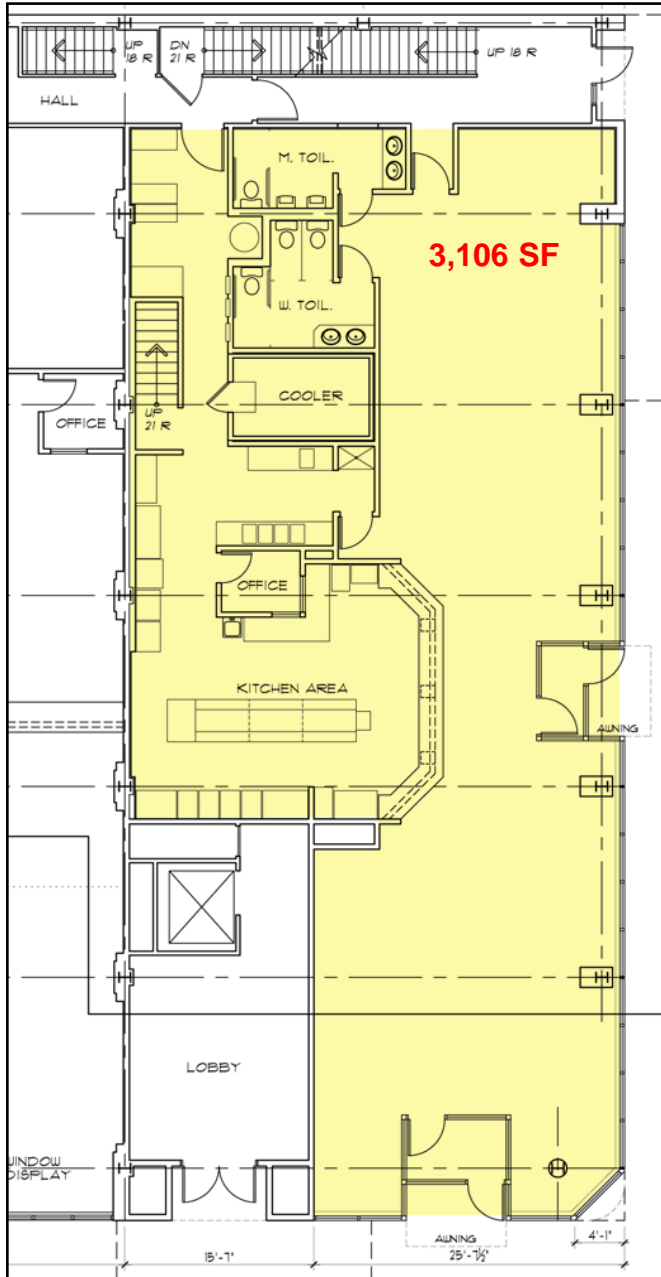

202 W. Wisconsin Avenue
Milwaukee, WI

1st & 2nd Floor Plans

First Floor

2nd Floor Mezzanine

LOCAL PRESENCE GLOBAL REACH

Information shown herein was furnished by sources deemed reliable and is believed to be accurate, however, no warranty or representation is made as to the accuracy thereof and is subject to correction. Prices subject to change without notice.

208 W. Wisconsin Avenue
Milwaukee, WI

1st & 2nd Floor Plans

First Floor

2nd Floor Mezzanine

LOCAL PRESENCE GLOBAL REACH

Information shown herein was furnished by sources deemed reliable and is believed to be accurate, however, no warranty or representation is made as to the accuracy thereof and is subject to correction. Prices subject to change without notice.

202-208 W. Wisconsin Avenue
Milwaukee, WI

Basement
6,696 SF

LOCAL PRESENCE GLOBAL REACH

Information shown herein was furnished by sources deemed reliable and is believed to be accurate, however, no warranty or representation is made as to the accuracy thereof and is subject to correction. Prices subject to change without notice.