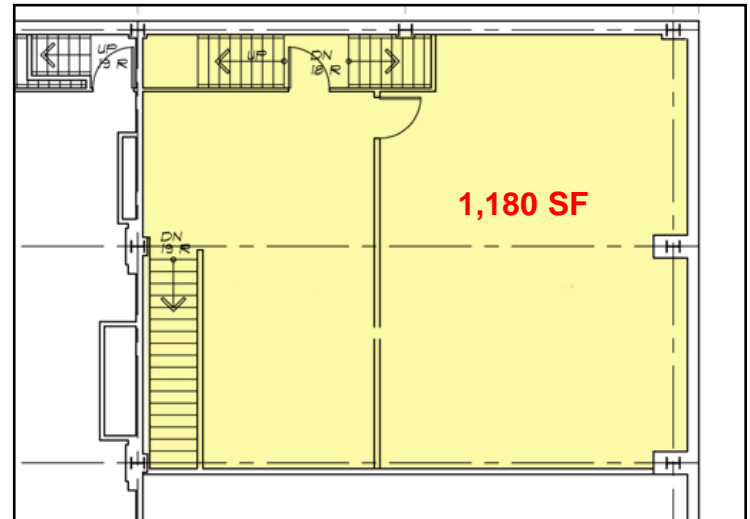

202 W. Wisconsin Avenue
Milwaukee, WI

1st & 2nd Floor Plans

First Floor

2nd Floor Mezzanine

LOCAL PRESENCE GLOBAL REACH

Information shown herein was furnished by sources deemed reliable and is believed to be accurate, however, no warranty or representation is made as to the accuracy thereof and is subject to correction. Prices subject to change without notice.

208 W. Wisconsin Avenue
Milwaukee, WI

1st & 2nd Floor Plans

First Floor

2nd Floor Mezzanine

LOCAL PRESENCE GLOBAL REACH

Information shown herein was furnished by sources deemed reliable and is believed to be accurate, however, no warranty or representation is made as to the accuracy thereof and is subject to correction. Prices subject to change without notice.

202-208 W. Wisconsin Avenue
Milwaukee, WI

Basement
6,696 SF

LOCAL PRESENCE GLOBAL REACH

Information shown herein was furnished by sources deemed reliable and is believed to be accurate, however, no warranty or representation is made as to the accuracy thereof and is subject to correction. Prices subject to change without notice.