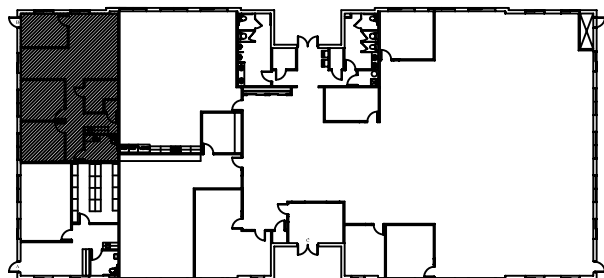

3970 Heritage Drive Suite #B

SCALE: 1/8" = 1'-0"

BUILDING KEY

SCALE: NO SCALE

Heritage Office Park

SUITE #B

3970 Heritage Drive

Okemos, MI 48823

USEABLE AREA: 1,303 SF*

RENTABLE AREA: 1,303 SF*

* Square feet measurements subject to change upon site measure