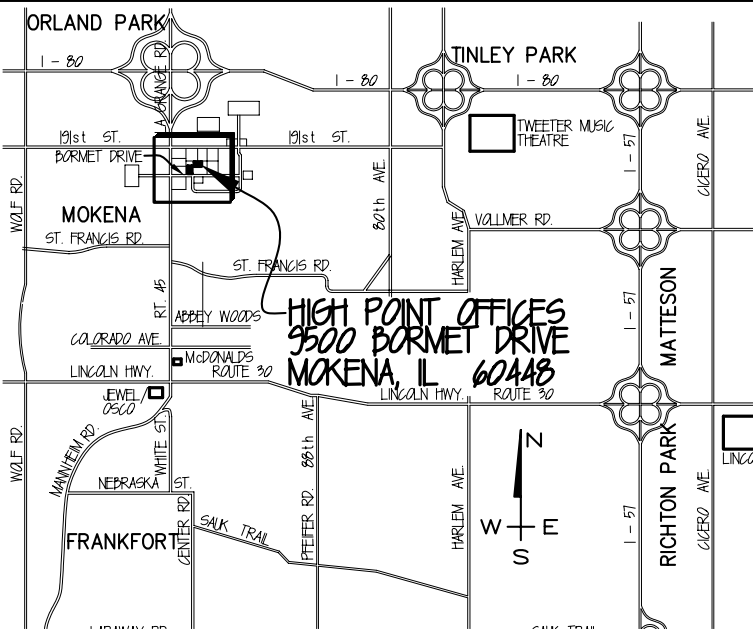

HIGH POINT I 9500 BORMET DRIVE MOKENA, IL 60448

LEGEND MAP

HIGH POINT OFFICES
9500 BORMET DRIVE
MOKENA, IL 60448

LOCATION MAP

**CALL JOHN OLIVIERI AT
815-469-6400
FOR MORE INFORMATION**

NOTE:

- * ABOVE IS A STANDARD BUILDOUT OPTION.
- * SPACE IS BARE RIGHT NOW.