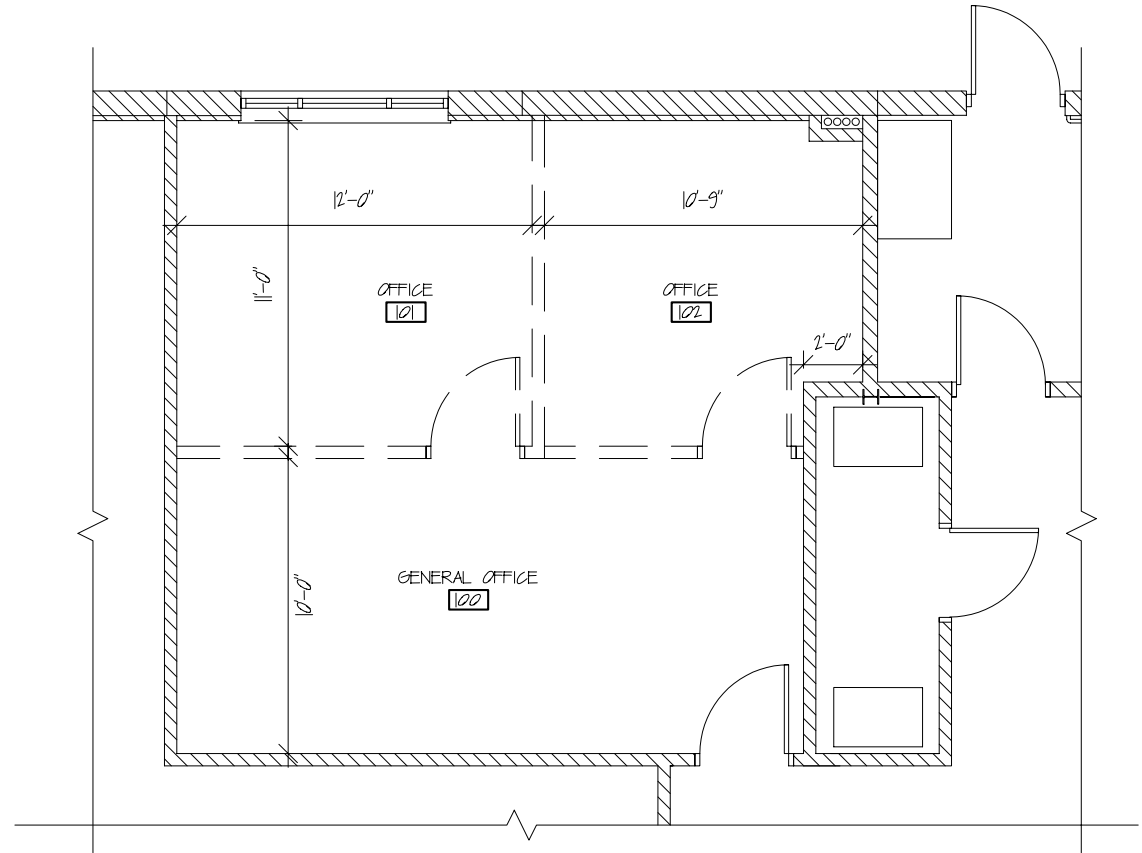

NOTE:

- ABOVE IS A STANDARD BUILDOUT OPTION.
- SPACE IS BARE RIGHT NOW.

FLOOR PLAN - SUITE 106 & 103

N.T.S.
633 SF OF RENTABLE SPACE, WITH
550 SF BEING USABLE OFFICE SPACE
SUITE 103 IS A MIRROR OF THIS LAYOUT