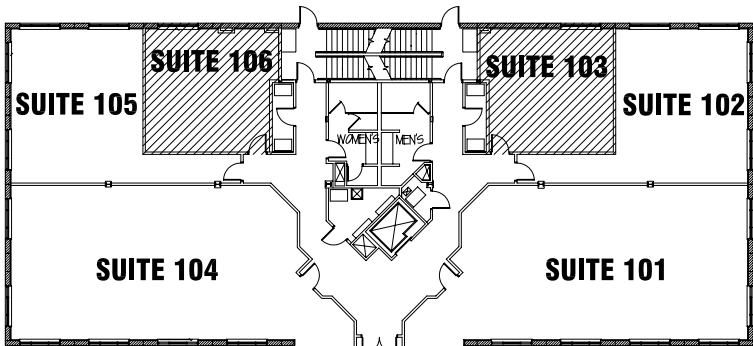

HIGH POINT I 9500 BORMET DRIVE MOKENA, IL 60448

LEGEND MAP