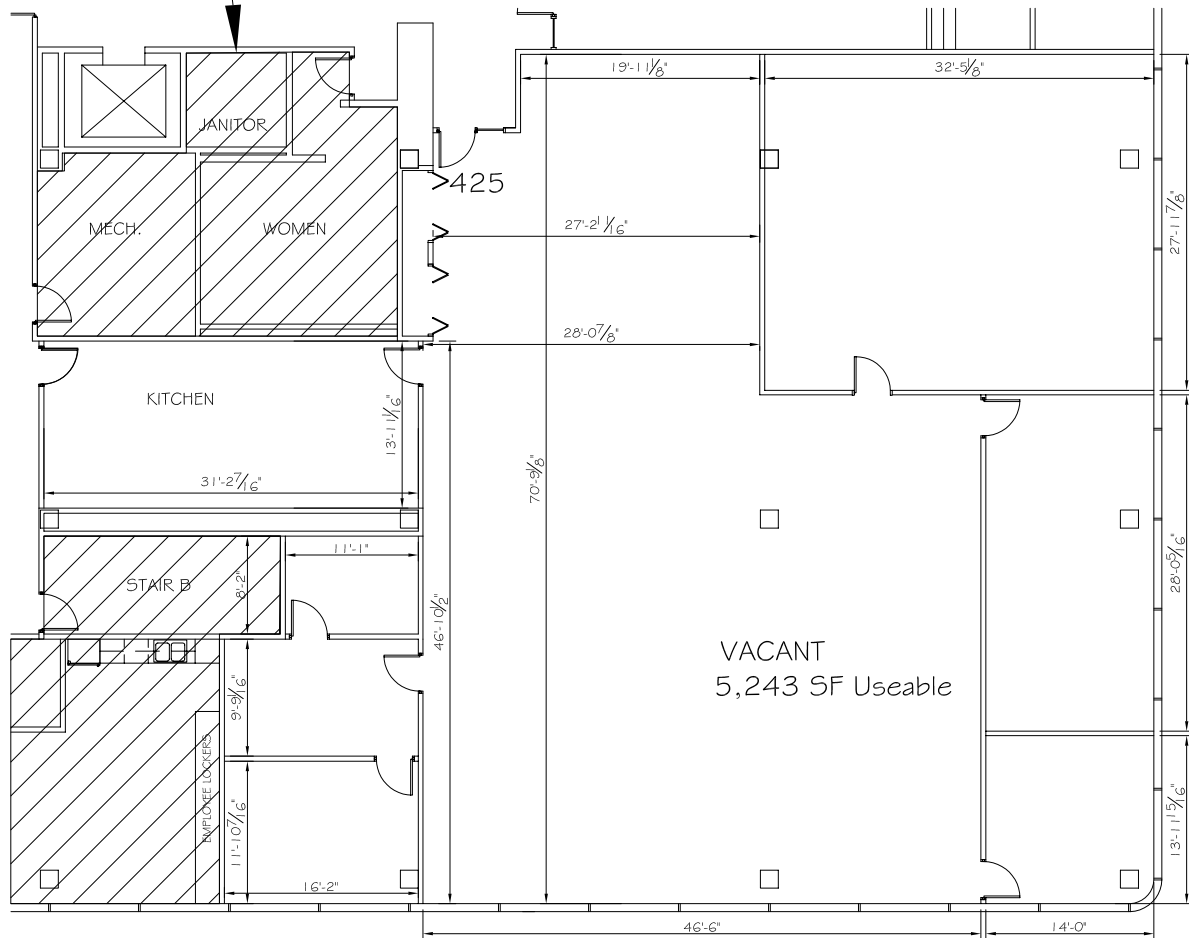

Hatched area
not included
in suite

4660 HTRC Suite #425

SCALE: 1/16" = 1'-0"

BUILDING KEY

SCALE: NO SCALE

4660 HTRC
SUITE #425
4660 S, Hagadorn East Lansing, MI 48823
USEABLE AREA: 5,243 SF*
RENTABLE AREA: 5,767 SF*

* Square feet measurements subject to change upon site measure