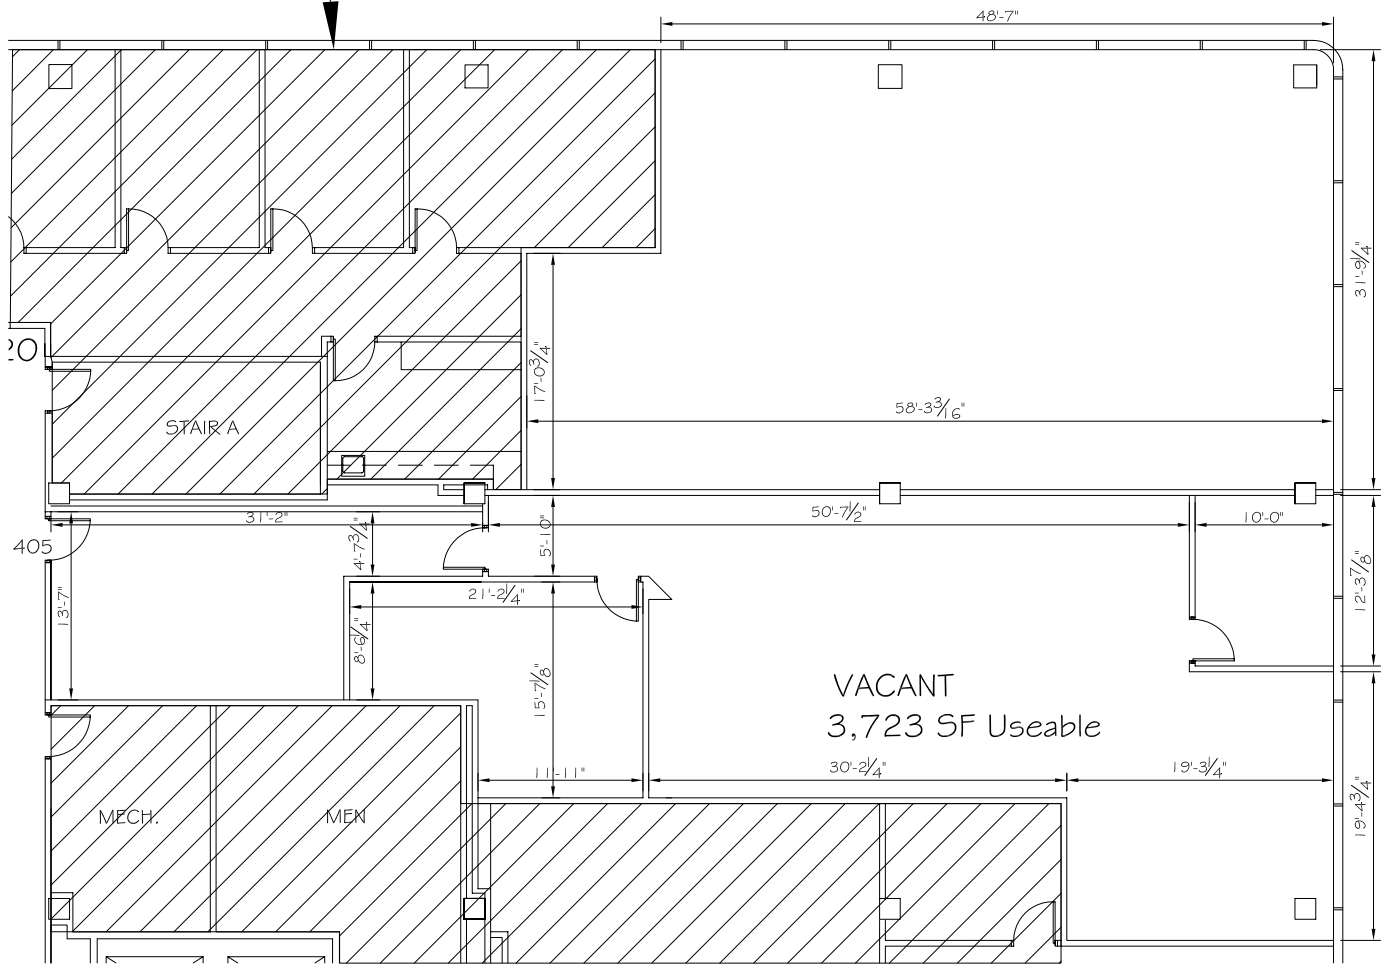

Hatched area
not included
in suite

4660 HTRC Suite #405

SCALE: NONE

BUILDING KEY

SCALE: NO SCALE

4660 HTRC
SUITE #405
4660 S, Hagadorn East Lansing, MI 48823
USEABLE AREA: 3,723 SF*
RENTABLE AREA: 4,095 SF*

* Square feet measurements subject to change upon site measure