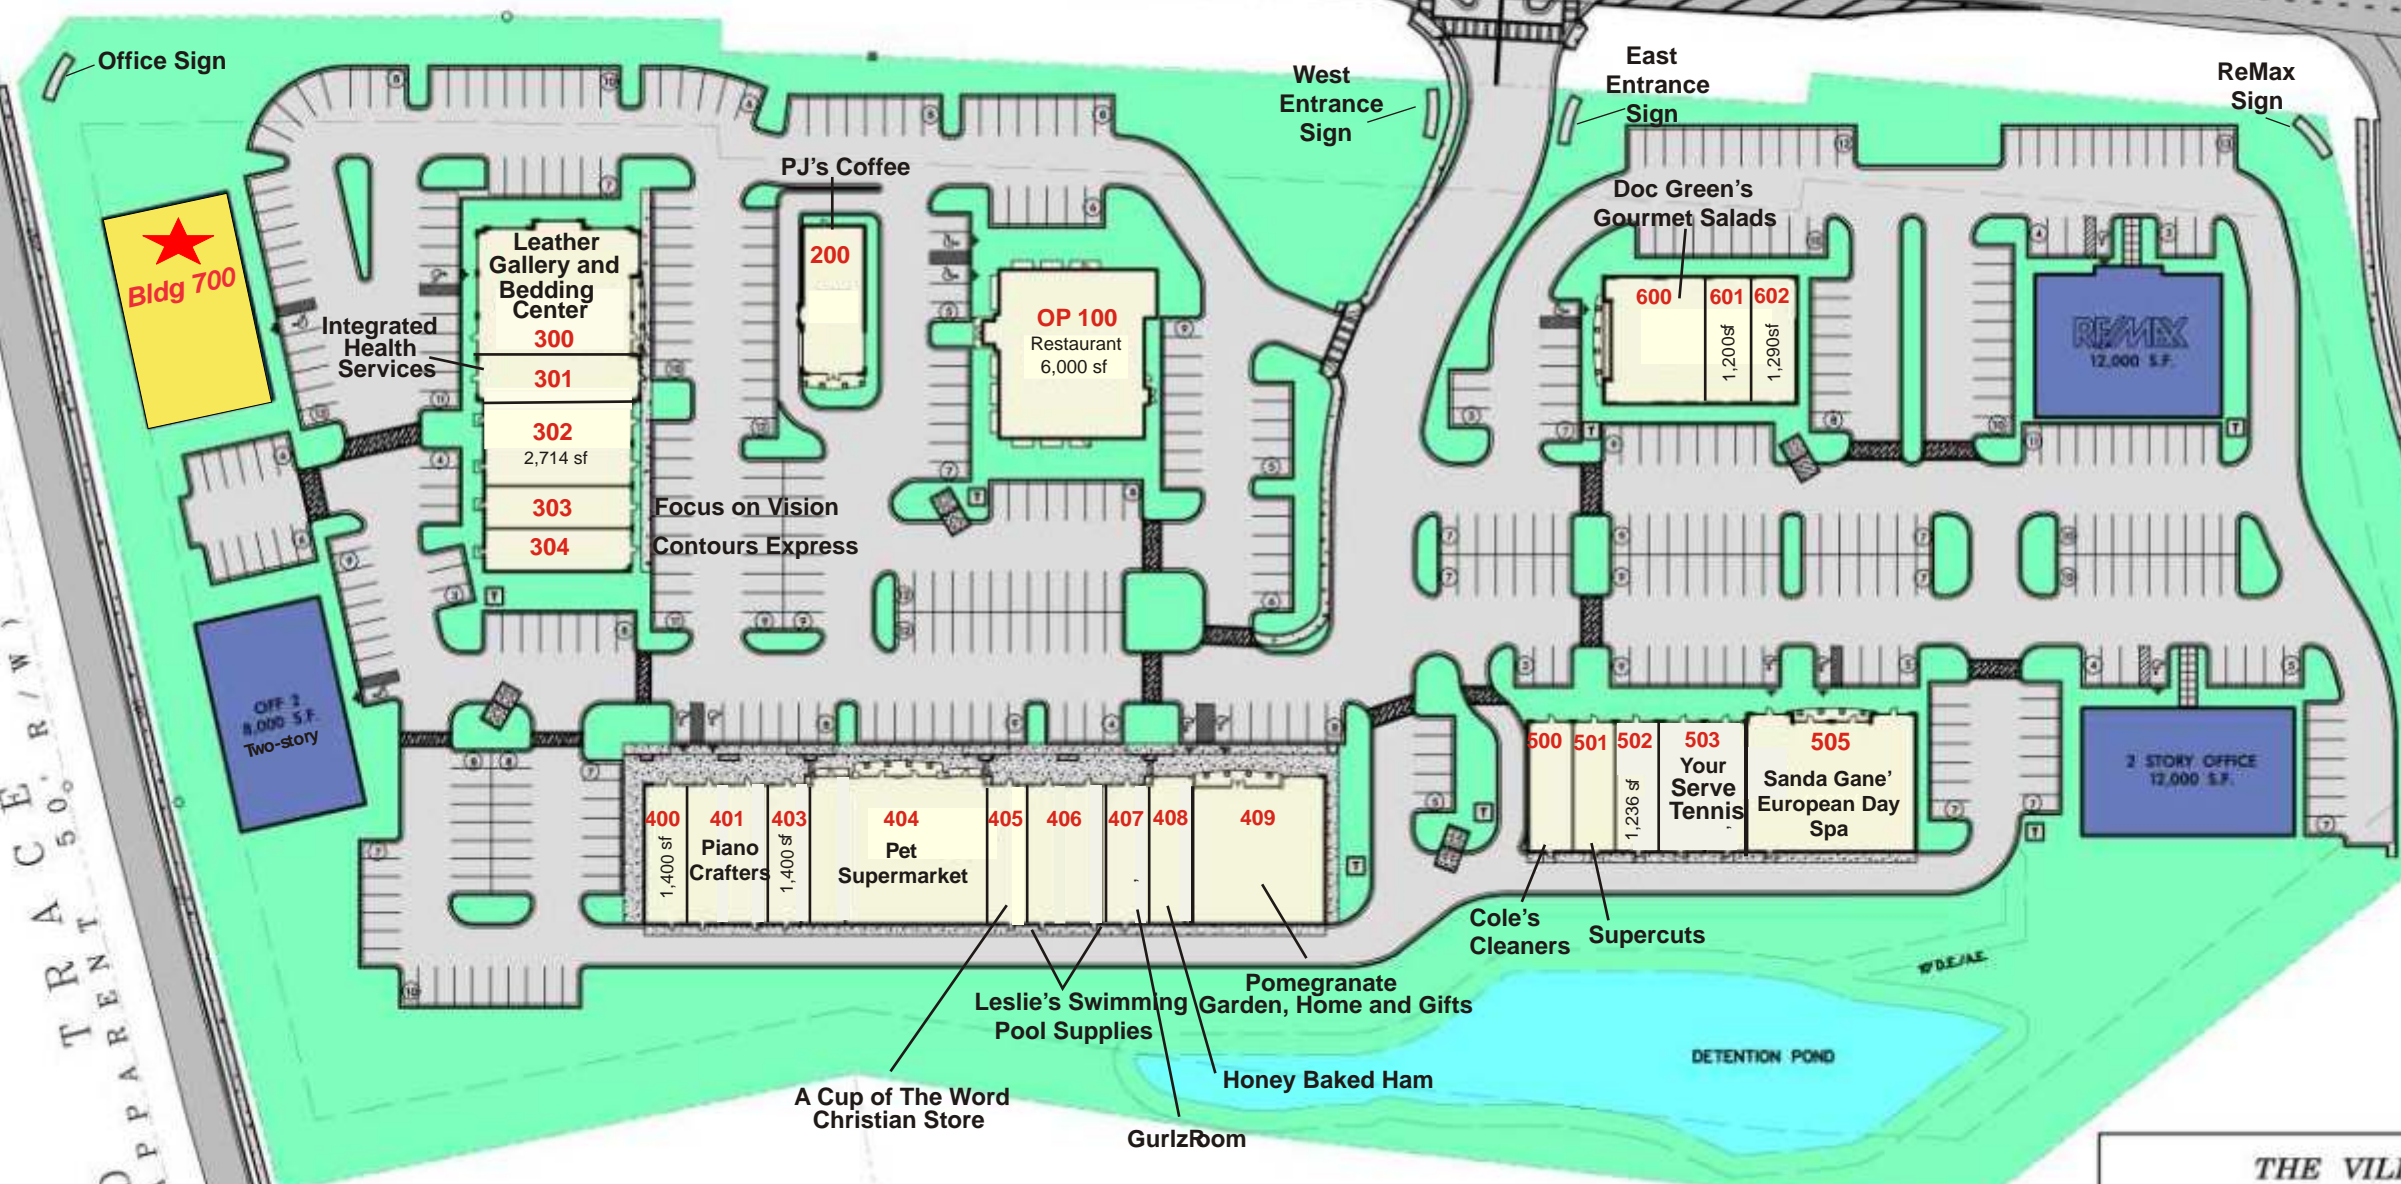

Village at Old Trace  
West Cobb County  
Georgia

DALLAS HIGHWAY  
A.K.A. S.R. 120  
(VARIABLE R/W)

BOBCOX ROAD

OLD APPARENT ROAD  
(A.P.P.A.R.E.N.T. 50' R/W)

KENNESAW VIEW DRIVE  
(VARIABLE RIGHT OF WAY)

Retail Address: 3405 Dallas Highway SW (Suite #)  
Marietta, GA 30064

May 31, 2007

**THE VILLAGE AT OLD TRACE**

A DEVELOPMENT OF:

**PDS**  
Progressive Development Services

295 W. CROSSVILLE ROAD  
SUITE 830  
ROSWELL, GA 30075  
(478) 722-0402