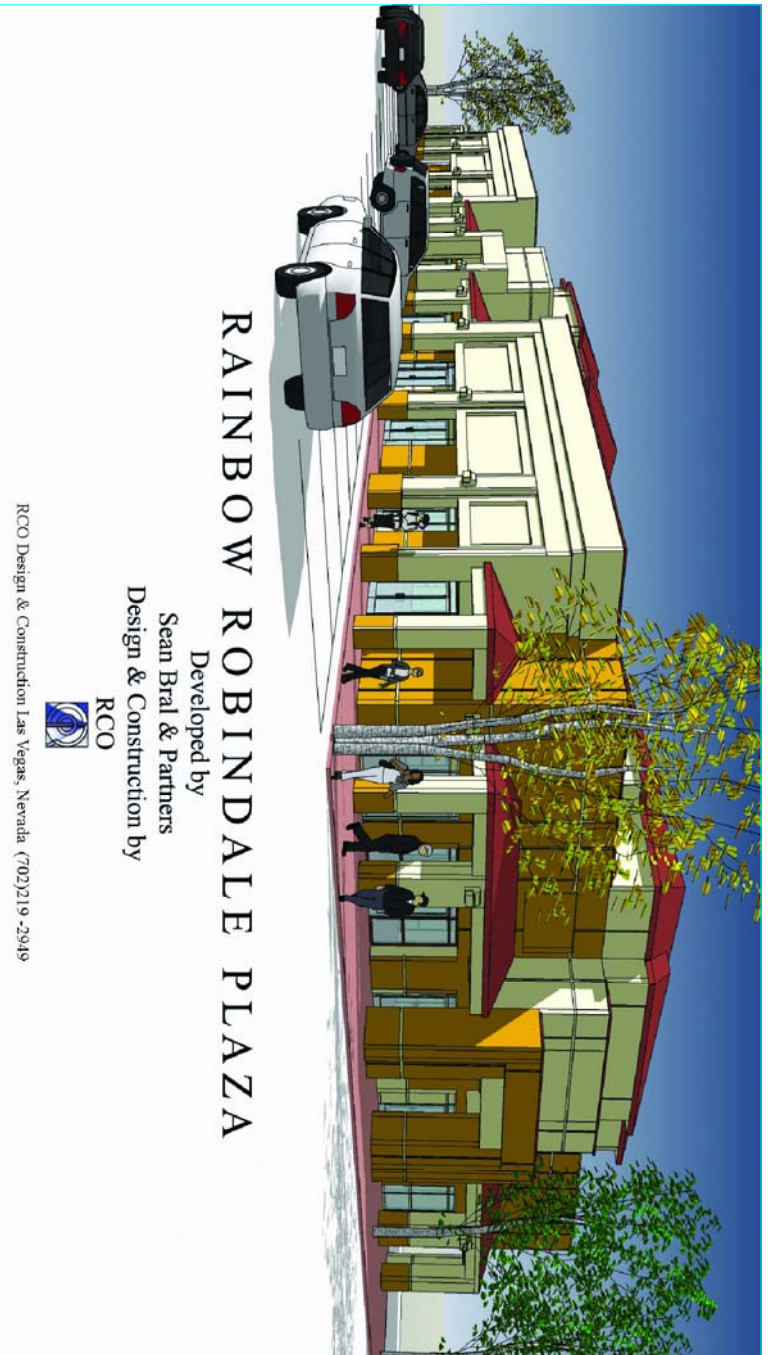

Building "A"

+ -16,759.5 s.f.

79,6' x 112.5'

RAINBOW ROBINDALE PLAZA

Developed by
 Sean Bral & Partners
 Design & Construction by

RCO Design & Construction Las Vegas, Nevada (702)219-2949

RCO
 Design & Construction
 Inc.
 LICENSE # 0066230