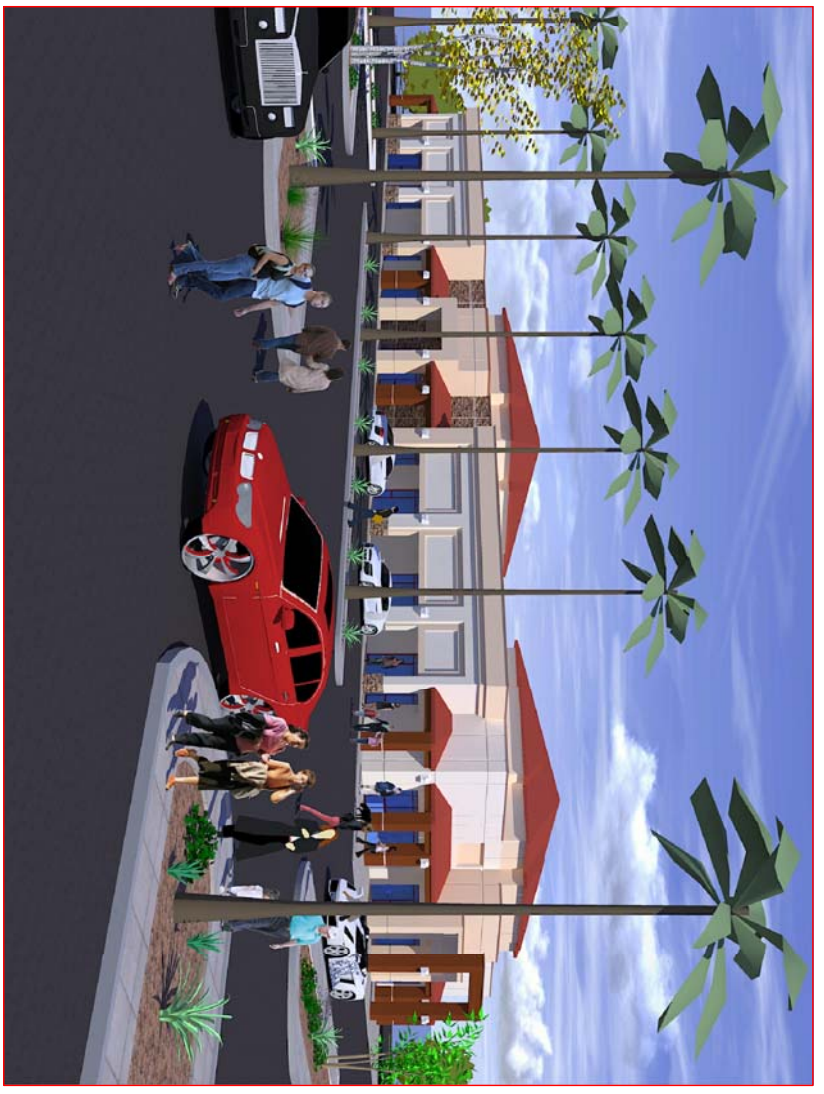

Building "A"

+ -16,759.5 s.f.

79,6' x 112.5'

RAINBOW ROBINDALE PLAZA

Developed by
 Sean Bral & Partners
 Design & Construction by

RCO Design & Construction Las Vegas, Nevada (702)219-2949

RCO
 Design & Construction
 Inc.
 LICENSE # 0066230