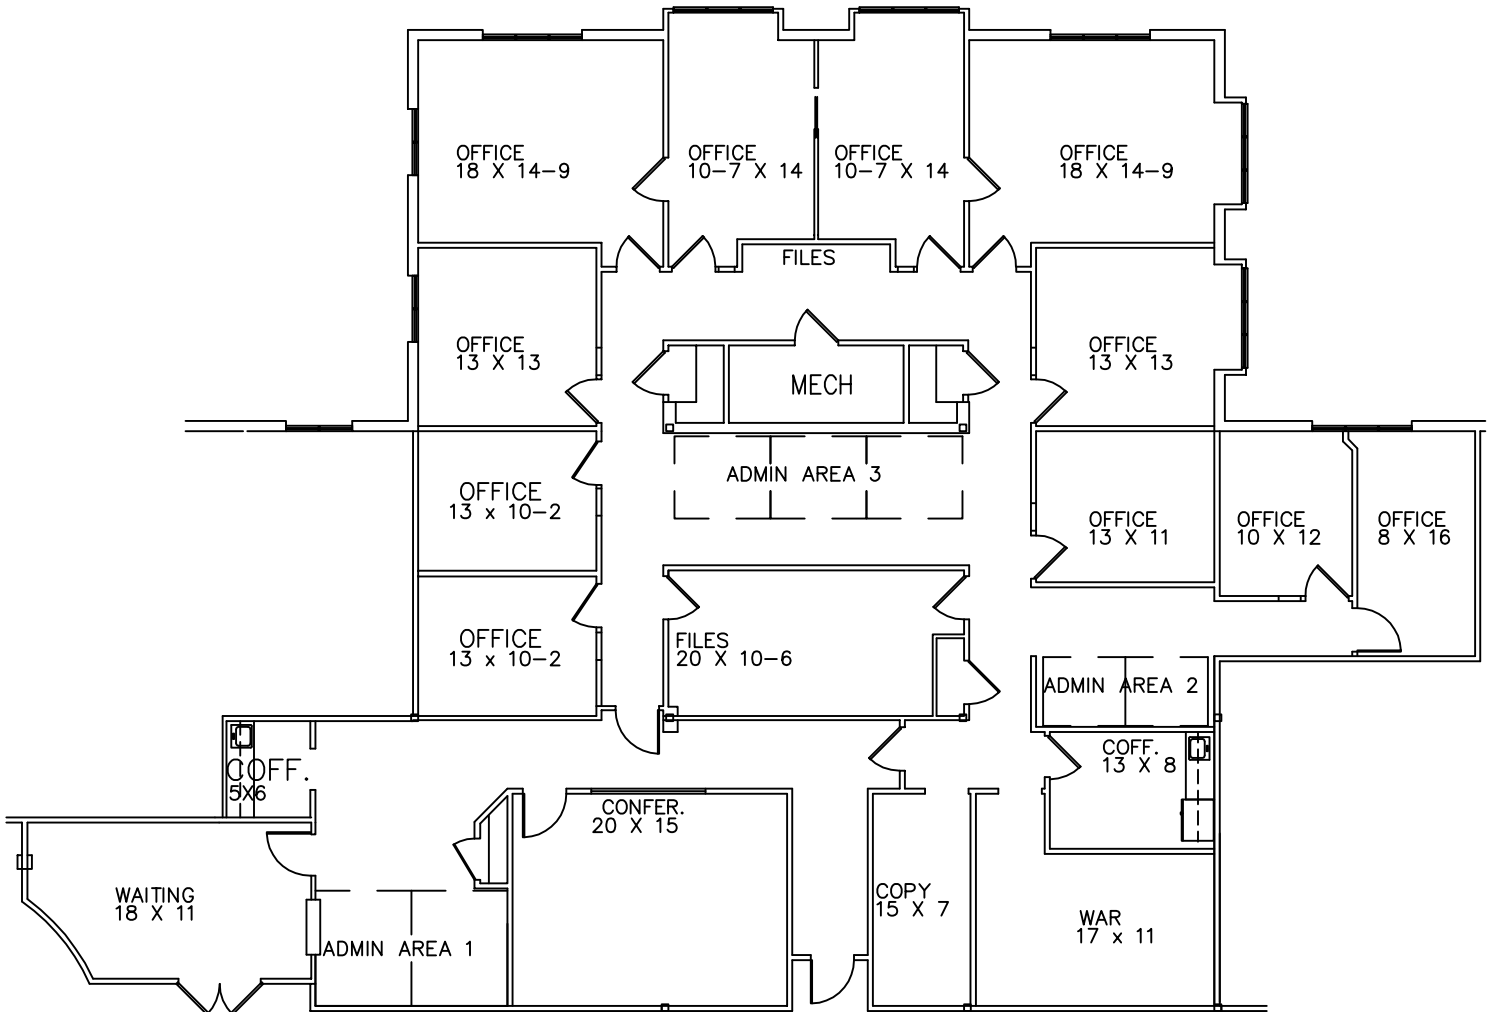

GOVERNORS PLACE

33 BLOOMFIELD HILLS PARKWAY
 BLOOMFIELD HILLS, MI.
 SUITE 260
 APPROX .5,443 R.S.F.

Beachum & Poeser

MANAGEMENT CORPORATION

CALL:

MICHELLE RILEY

248-647-7500

< PLAN NOT TO SCALE >