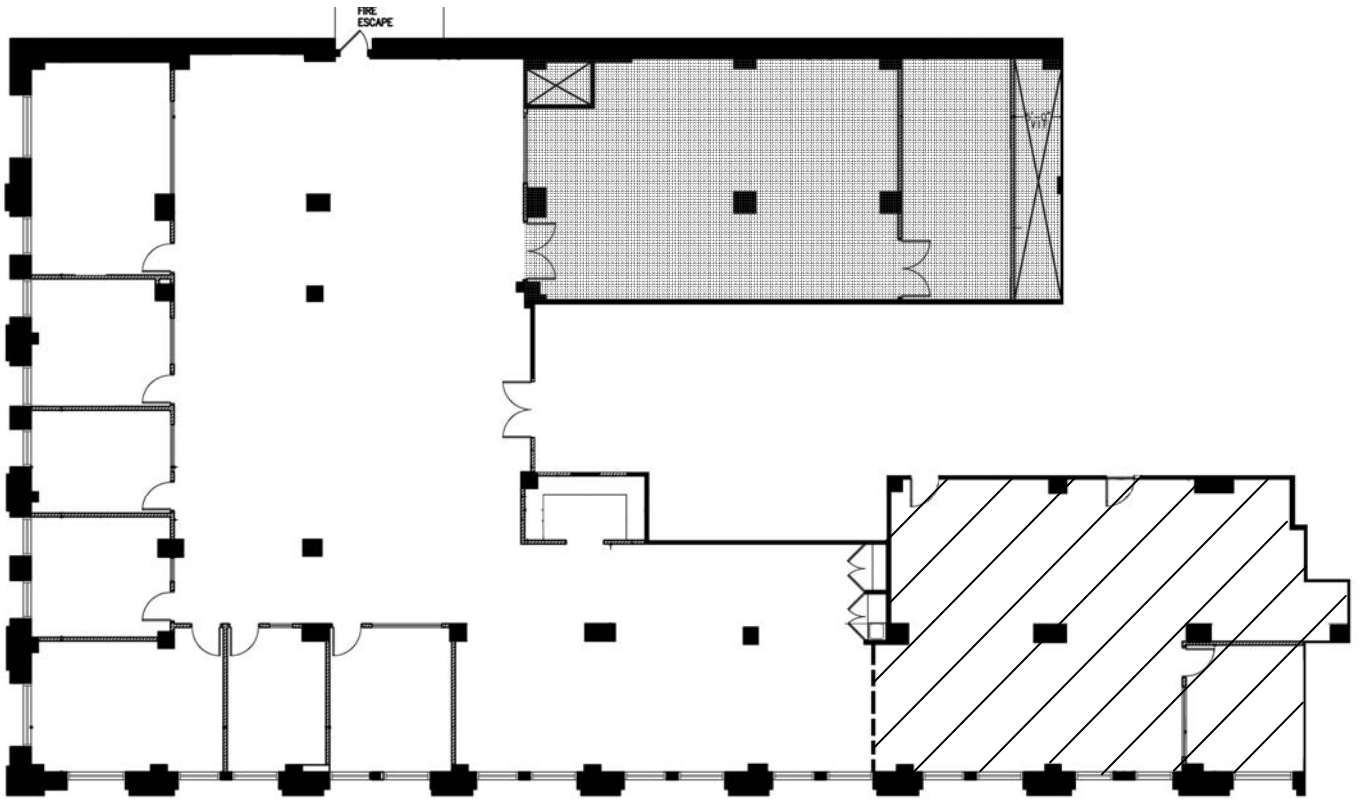

LaSalle Street

29 SOUTH 39 LASALLE

Monroe Street

Suite 300
5,786 RSF

available space

storage/extra space/lower rate

unavailable/lease out on this space