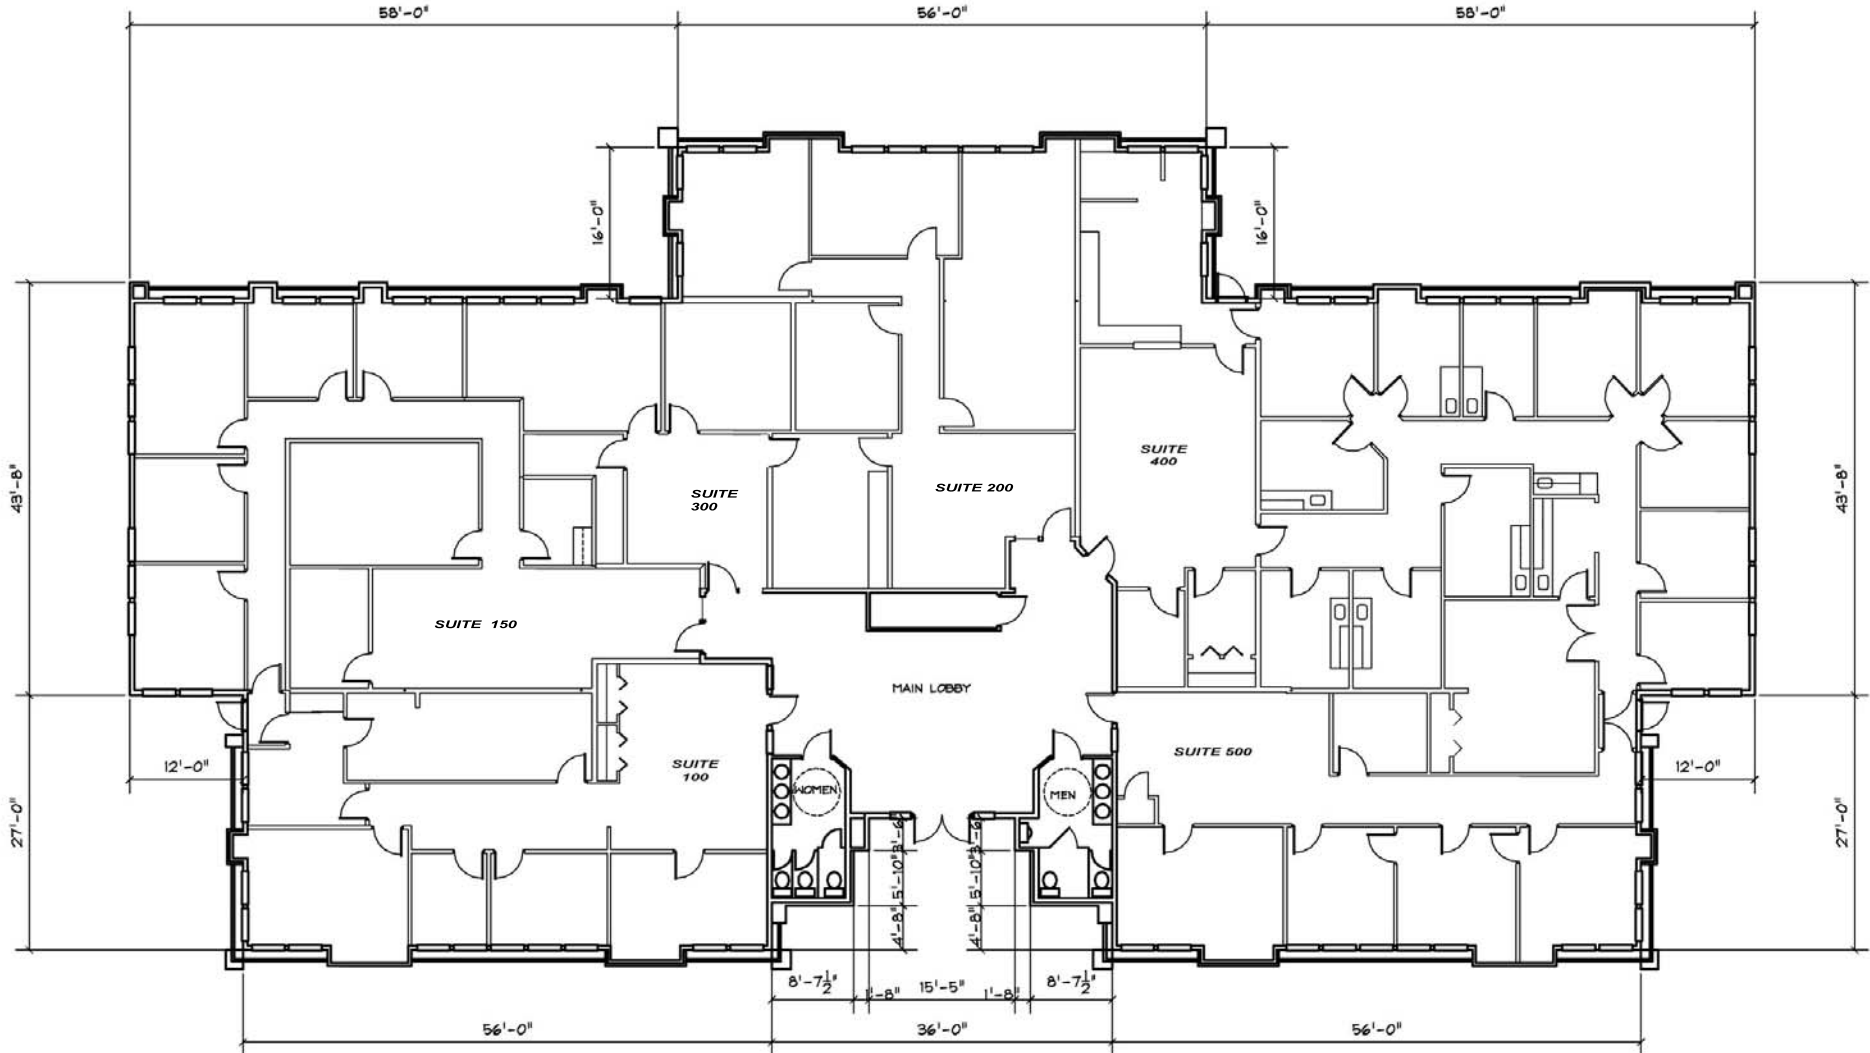

# Wallen Hills

9009, 9017 and 9025 Coldwater Road  
Fort Wayne, IN 46825

(260) 490-3000

**BUILDING B**  
**EXISTING FLOOR PLAN**  
 SCALE: 1/8"=1'-0"

(260) 490-3000

# Wallen Hills

9009, 9017 and 9025 Coldwater Road  
Fort Wayne, IN 46825

**BUILDING C  
EXISTING FLOOR PLAN**  
SCALE: 1/8"=1'-0"