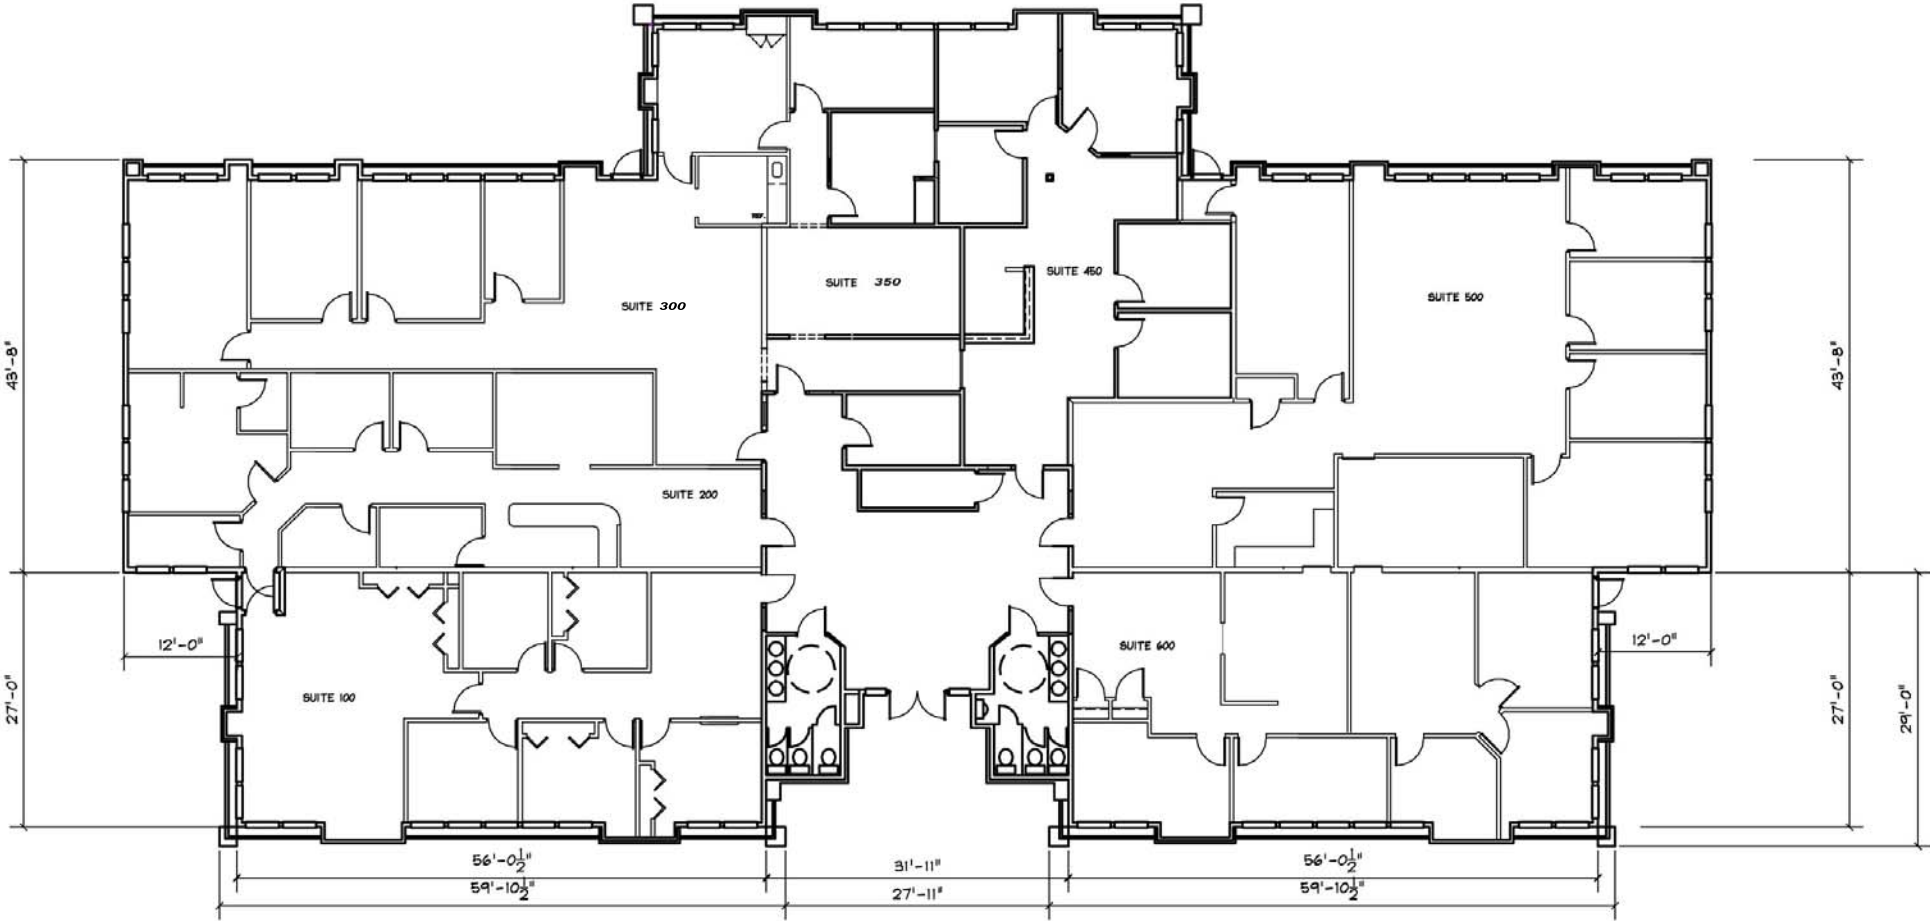

# Wallen Hills

9009, 9017 and 9025 Coldwater Road  
Fort Wayne, IN 46825

(260) 490-3000

**BUILDING B**  
**EXISTING FLOOR PLAN**  
 SCALE: 1/8"=1'-0"

(260) 490-3000

# Wallen Hills

9009, 9017 and 9025 Coldwater Road  
Fort Wayne, IN 46825

**BUILDING C  
EXISTING FLOOR PLAN**  
SCALE: 1/8"=1'-0"